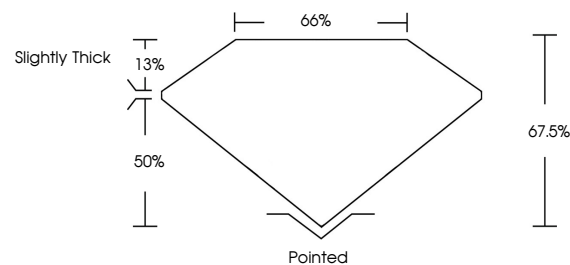

Measurements **9.63 X 6.67 X 4.50 MM**

GRADING RESULTS

Carat Weight **2.53 CARATS**
Color Grade **E**
Clarity Grade **VS 1**

ADDITIONAL GRADING INFORMATION

Polish **EXCELLENT**
Symmetry **EXCELLENT**
Fluorescence **NONE**

Inscription(s) **IGI LG648432785**

Comments: This Laboratory Grown Diamond was created by Chemical Vapor Deposition (CVD) growth process. Type IIa

August 17, 2024
IGI Report No **LG648432785**
CUT CORNERED RECT. MODIFIED BRILLIANT
9.63 X 6.67 X 4.50 MM
Carat Weight **2.53 CARATS**
Color Grade **E**
Clarity Grade **VS 1**
Depth **67.5%**
Table **13%**
Girdle **Slightly Thick**
Culet **Pointed**
Polish **EXCELLENT**
Symmetry **EXCELLENT**
Fluorescence **NONE**
Inscription(s) **IGI LG648432785**
Comments: This Laboratory Grown Diamond was created by Chemical Vapor Deposition (CVD) growth process. Type IIa

GRADING RESULTS

Carat Weight **2.53 CARATS**
Color Grade **E**
Clarity Grade **VS 1**

ADDITIONAL GRADING INFORMATION

Polish **EXCELLENT**
Symmetry **EXCELLENT**
Fluorescence **NONE**

Inscription(s) **IGI LG648432785**

Comments: This Laboratory Grown Diamond was created by Chemical Vapor Deposition (CVD) growth process. Type IIa

PROPORTIONS

Sample Image Used

CLARITY CHARACTERISTICS

KEY TO SYMBOLS

Red symbols indicate internal characteristics.
Green symbols indicate external characteristics.