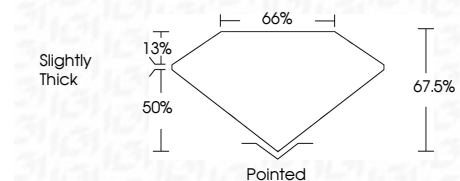

ELECTRONIC COPY

LG648432785
Report verification at igi.org

August 17, 2024
IGI Report Number **LG648432785**
Description **LABORATORY GROWN DIAMOND**

Shape and Cutting Style **CUT CORNERED
RECTANGULAR MODIFIED
BRILLIANT**

Measurements **9.63 X 6.67 X 4.50 MM**

GRADING RESULTS

Carat Weight **2.53 CARATS**
Color Grade **E**
Clarity Grade **VS 1**

ADDITIONAL GRADING INFORMATION

Polish **EXCELLENT**
Symmetry **EXCELLENT**
Fluorescence **NONE**

Inscription(s) **IGI LG648432785**

Comments: This Laboratory Grown Diamond was created by Chemical Vapor Deposition (CVD) growth process. Type IIa

August 17, 2024
IGI Report No **LG648432785**
CUT CORNERED RECT. MODIFIED BRILLIANT
9.63 X 6.67 X 4.50 MM
Carat Weight **2.53 CARATS**
Color Grade **E**
Clarity Grade **VS 1**
Depth **67.5%**
Table **13%**
Girdle **Slightly Thick**
Culet **Pointed**
Polish **EXCELLENT**
Symmetry **EXCELLENT**
Fluorescence **NONE**
Inscription(s) **IGI LG648432785**
Comments: This Laboratory Grown Diamond was created by Chemical Vapor Deposition (CVD) growth process. Type IIa

LABORATORY GROWN DIAMOND REPORT

August 17, 2024
IGI Report Number **LG648432785**
Description **LABORATORY GROWN DIAMOND**
Shape and Cutting Style **CUT CORNERED RECTANGULAR
MODIFIED BRILLIANT**
Measurements **9.63 X 6.67 X 4.50 MM**