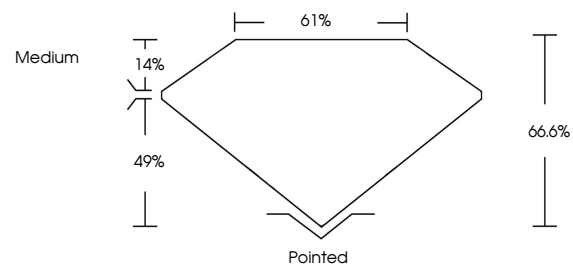

Measurements **9.56 X 6.83 X 4.55 MM**

GRADING RESULTS

Carat Weight **2.50 CARATS**
Color Grade **G**
Clarity Grade **VS 2**

ADDITIONAL GRADING INFORMATION

Polish **EXCELLENT**
Symmetry **EXCELLENT**
Fluorescence **NONE**
Inscription(s) **IGI LG648433709**
Comments: This Laboratory Grown Diamond was created by Chemical Vapor Deposition (CVD) growth process. Type IIa

August 18, 2024
IGI Report No **LG648433709**
CUT CORNERED RECT. MODIFIED BRILLIANT
9.56 X 6.83 X 4.55 MM
Carat Weight **2.50 CARATS**
Color Grade **G**
Clarity Grade **VS 2**
Depth **66.6%**
Table **61%**
Girdle **Medium**
Culet **Pointed**
Polish **EXCELLENT**
Symmetry **EXCELLENT**
Fluorescence **NONE**
Inscription(s) **IGI LG648433709**
Comments: This Laboratory Grown Diamond was created by Chemical Vapor Deposition (CVD) growth process. Type IIa

GRADING RESULTS

Carat Weight **2.50 CARATS**
Color Grade **G**
Clarity Grade **VS 2**

ADDITIONAL GRADING INFORMATION

Polish **EXCELLENT**
Symmetry **EXCELLENT**
Fluorescence **NONE**
Inscription(s) **IGI LG648433709**

Comments: This Laboratory Grown Diamond was created by Chemical Vapor Deposition (CVD) growth process. Type IIa

PROPORTIONS

Sample Image Used

CLARITY CHARACTERISTICS

KEY TO SYMBOLS

Red symbols indicate internal characteristics.
Green symbols indicate external characteristics.