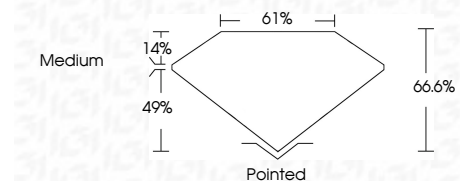

Measurements **9.56 X 6.83 X 4.55 MM**

GRADING RESULTS

Carat Weight **2.50 CARATS**
Color Grade **G**
Clarity Grade **VS 2**

ADDITIONAL GRADING INFORMATION

Polish **EXCELLENT**
Symmetry **EXCELLENT**
Fluorescence **NONE**
Inscription(s) **IGI LG648433709**
Comments: This Laboratory Grown Diamond was created by Chemical Vapor Deposition (CVD) growth process. Type IIa

August 18, 2024
IGI Report No **LG648433709**
CUT CORNERED RECT. MODIFIED BRILLIANT
9.56 X 6.83 X 4.55 MM
Carat Weight **2.50 CARATS**
Color Grade **G**
Clarity Grade **VS 2**
Depth **66.6%**
Table **61%**
Girdle **Medium**
Culet **Pointed**
Polish **EXCELLENT**
Symmetry **EXCELLENT**
Fluorescence **NONE**
Inscription(s) **IGI LG648433709**
Comments: This Laboratory Grown Diamond was created by Chemical Vapor Deposition (CVD) growth process. Type IIa

LABORATORY GROWN DIAMOND REPORT

August 18, 2024
IGI Report Number **LG648433709**
Description **LABORATORY GROWN DIAMOND**
Shape and Cutting Style **CUT CORNERED RECTANGULAR
MODIFIED BRILLIANT**
Measurements **9.56 X 6.83 X 4.55 MM**

GRADING RESULTS

Carat Weight **2.50 CARATS**
Color Grade **G**
Clarity Grade **VS 2**

ADDITIONAL GRADING INFORMATION

Polish **EXCELLENT**
Symmetry **EXCELLENT**
Fluorescence **NONE**
Inscription(s) **IGI LG648433709**