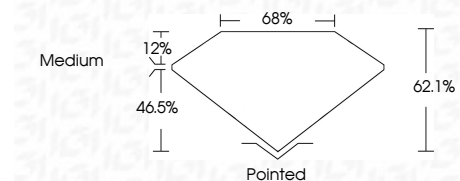

ELECTRONIC COPY

LG648436526
Report verification at igi.org

August 17, 2024
IGI Report Number **LG648436526**
Description **LABORATORY GROWN DIAMOND**
Shape and Cutting Style **SQUARE EMERALD CUT**
Measurements **5.85 X 5.72 X 3.55 MM**

GRADING RESULTS

Carat Weight **1.09 CARAT**
Color Grade **F**
Clarity Grade **VS 2**

ADDITIONAL GRADING INFORMATION

Polish **EXCELLENT**
Symmetry **EXCELLENT**
Fluorescence **NONE**
Inscription(s) **IGI LG648436526**
Comments: This Laboratory Grown Diamond was created by Chemical Vapor Deposition (CVD) growth process. Type IIa

August 17, 2024
IGI Report No LG648436526
SQUARE EMERALD CUT
Carat Weight **1.09 CARAT**
Color Grade **F**
Clarity Grade **VS 2**
Depth **62.1%**
Table **46.5%**
Girdle **Medium**
Culet **Pointed**
Polish **EXCELLENT**
Symmetry **EXCELLENT**
Fluorescence **NONE**
Inscription(s) **IGI LG648436526**

Comments: This Laboratory Grown Diamond was created by Chemical Vapor Deposition (CVD) growth process. Type IIa

LABORATORY GROWN DIAMOND REPORT

August 17, 2024
IGI Report Number **LG648436526**
Description **LABORATORY GROWN DIAMOND**
Shape and Cutting Style **SQUARE EMERALD CUT**
Measurements **5.85 X 5.72 X 3.55 MM**