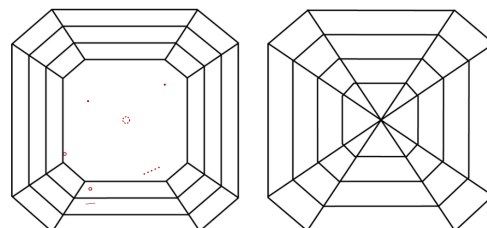

CLARITY CHARACTERISTICS

KEY TO SYMBOLS

Red symbols indicate internal characteristics.
Green symbols indicate external characteristics.

COLOR

D E F G H I J Faint Very Light Light

CLARITY

IF	VS¹⁻²	VS¹⁻²	SI¹⁻²	I¹⁻³
Internally Flawless	Very Very Slightly Included	Very Slightly Included	Slightly Included	Included