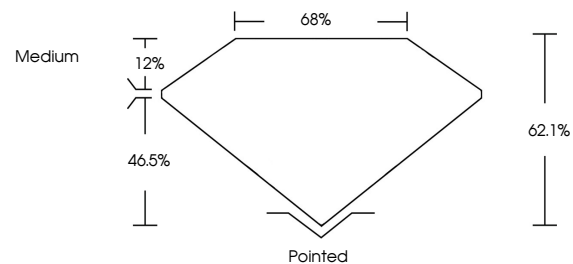

GRADING RESULTS

Carat Weight **1.09 CARAT**
Color Grade **F**
Clarity Grade **VS 2**

ADDITIONAL GRADING INFORMATION

Polish **EXCELLENT**
Symmetry **EXCELLENT**
Fluorescence **NONE**
Inscription(s) **IGI LG648436526**

Comments: This Laboratory Grown Diamond was created by Chemical Vapor Deposition (CVD) growth process. Type IIa

PROPORTIONS

Sample Image Used

CLARITY CHARACTERISTICS

KEY TO SYMBOLS

Red symbols indicate internal characteristics.
Green symbols indicate external characteristics.