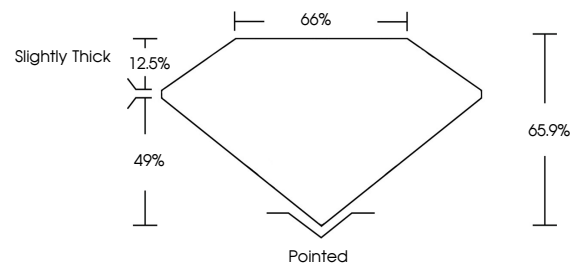

Measurements **9.16 X 6.78 X 4.47 MM**

GRADING RESULTS

Carat Weight **2.41 CARATS**
Color Grade **F**
Clarity Grade **VS 1**

ADDITIONAL GRADING INFORMATION

Polish **EXCELLENT**
Symmetry **EXCELLENT**
Fluorescence **NONE**
Inscription(s) **IGI LG648439748**
Comments: This Laboratory Grown Diamond was created by Chemical Vapor Deposition (CVD) growth process. Type IIa

August 20, 2024
IGI Report No **LG648439748**
CUT CORNERED RECT. MODIFIED BRILLIANT
9.16 X 6.78 X 4.47 MM
Carat Weight **2.41 CARATS**
Color Grade **F**
Clarity Grade **VS 1**
Depth **49%**
Table **12.5%**
Girdle **Slightly Thick**
Culet **Pointed**
Polish **EXCELLENT**
Symmetry **EXCELLENT**
Fluorescence **NONE**
Inscription(s) **IGI LG648439748**
Comments: This Laboratory Grown Diamond was created by Chemical Vapor Deposition (CVD) growth process. Type IIa

GRADING RESULTS

Carat Weight **2.41 CARATS**
Color Grade **F**
Clarity Grade **VS 1**

ADDITIONAL GRADING INFORMATION

Polish **EXCELLENT**
Symmetry **EXCELLENT**
Fluorescence **NONE**
Inscription(s) **IGI LG648439748**

Comments: This Laboratory Grown Diamond was created by Chemical Vapor Deposition (CVD) growth process. Type IIa

PROPORTIONS

Sample Image Used

CLARITY CHARACTERISTICS

KEY TO SYMBOLS

Red symbols indicate internal characteristics.
Green symbols indicate external characteristics.