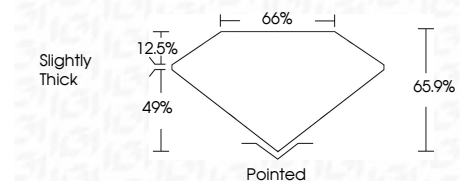

Measurements **9.16 X 6.78 X 4.47 MM**

GRADING RESULTS

Carat Weight **2.41 CARATS**
Color Grade **F**
Clarity Grade **VS 1**

ADDITIONAL GRADING INFORMATION

Polish **EXCELLENT**
Symmetry **EXCELLENT**
Fluorescence **NONE**
Inscription(s) **IGI LG648439748**
Comments: This Laboratory Grown Diamond was created by Chemical Vapor Deposition (CVD) growth process. Type IIa

August 20, 2024
IGI Report No **LG648439748**
CUT CORNERED RECT. MODIFIED BRILLIANT
9.16 X 6.78 X 4.47 MM
Carat Weight **2.41 CARATS**
Color Grade **F**
Clarity Grade **VS 1**
Depth **49%**
Table **12.5%**
Girdle **Slightly Thick**
Culet **Pointed**
Polish **EXCELLENT**
Symmetry **EXCELLENT**
Fluorescence **NONE**
Inscription(s) **IGI LG648439748**
Comments: This Laboratory Grown Diamond was created by Chemical Vapor Deposition (CVD) growth process. Type IIa

LABORATORY GROWN DIAMOND REPORT

August 20, 2024
IGI Report Number **LG648439748**
Description **LABORATORY GROWN DIAMOND**
Shape and Cutting Style **CUT CORNERED RECTANGULAR
MODIFIED BRILLIANT**
Measurements **9.16 X 6.78 X 4.47 MM**

GRADING RESULTS

Carat Weight **2.41 CARATS**
Color Grade **F**
Clarity Grade **VS 1**

ADDITIONAL GRADING INFORMATION

Polish **EXCELLENT**
Symmetry **EXCELLENT**
Fluorescence **NONE**
Inscription(s) **IGI LG648439748**