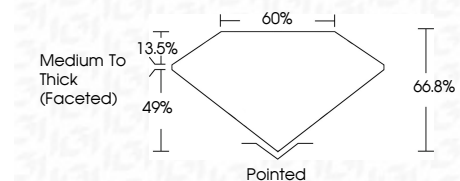

ELECTRONIC COPY

LG648444973
Report verification at igi.org

August 18, 2024
IGI Report Number **LG648444973**
Description **LABORATORY GROWN DIAMOND**
Shape and Cutting Style **CUSHION BRILLIANT**
Measurements **9.63 X 7.08 X 4.73 MM**

GRADING RESULTS
Carat Weight **2.58 CARATS**
Color Grade **G**
Clarity Grade **VVS 2**

ADDITIONAL GRADING INFORMATION
Polish **EXCELLENT**
Symmetry **EXCELLENT**
Fluorescence **NONE**
Inscription(s) **IGI LG648444973**
Comments: This Laboratory Grown Diamond was created by Chemical Vapor Deposition (CVD) growth process. Type IIa

August 18, 2024
IGI Report No **LG648444973**
CUSHION BRILLIANT
9.63 X 7.08 X 4.73 MM
Carat Weight **2.58 CARATS**
Color Grade **G**
Clarity Grade **VVS 2**
Depth **66.8%**
Table **49%**
Girdle **Medium To Thick (Faceted)**
Culet **Pointed**
Polish **EXCELLENT**
Symmetry **EXCELLENT**
Fluorescence **NONE**
Inscription(s) **IGI LG648444973**
Comments: This Laboratory Grown Diamond was created by Chemical Vapor Deposition (CVD) growth process. Type IIa

GRADING RESULTS
Carat Weight **2.58 CARATS**
Color Grade **G**
Clarity Grade **VVS 2**

ADDITIONAL GRADING INFORMATION
Polish **EXCELLENT**
Symmetry **EXCELLENT**
Fluorescence **NONE**
Inscription(s) **IGI LG648444973**