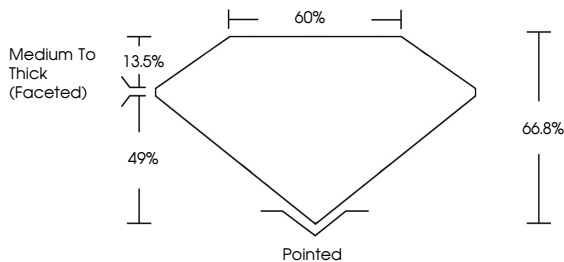

PROPORTIONS