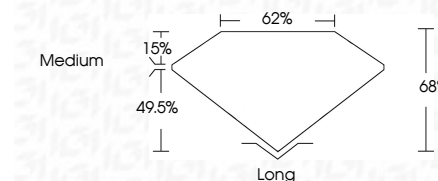

ELECTRONIC COPY

LG648446091
Report verification at igi.org

August 22, 2024
IGI Report Number **LG648446091**
Description **LABORATORY GROWN DIAMOND**
Shape and Cutting Style **EMERALD CUT**
Measurements **8.31 X 5.90 X 4.01 MM**

GRADING RESULTS

Carat Weight **2.05 CARATS**
Color Grade **E**
Clarity Grade **VS 2**

ADDITIONAL GRADING INFORMATION

Polish **EXCELLENT**
Symmetry **EXCELLENT**
Fluorescence **NONE**
Inscription(s) **IGI LG648446091**
Comments: This Laboratory Grown Diamond was created by Chemical Vapor Deposition (CVD) growth process. Type IIa

IGI

August 22, 2024
IGI Report No. **LG648446091**
EMERALD CUT
8.31 X 5.90 X 4.01 MM
2.05 CARATS
Color Grade **E**
Clarity Grade **VS 2**
Depth **68%**
Table **62%**
Girdle **Medium**
Culet **Long**
Polish **EXCELLENT**
Symmetry **EXCELLENT**
Fluorescence **NONE**
Inscription(s) **IGI LG648446091**
Comments: This Laboratory Grown Diamond was created by Chemical Vapor Deposition (CVD) growth process. Type IIa

LABORATORY GROWN DIAMOND REPORT

August 22, 2024
IGI Report Number **LG648446091**
Description **LABORATORY GROWN DIAMOND**
Shape and Cutting Style **EMERALD CUT**
Measurements **8.31 X 5.90 X 4.01 MM**