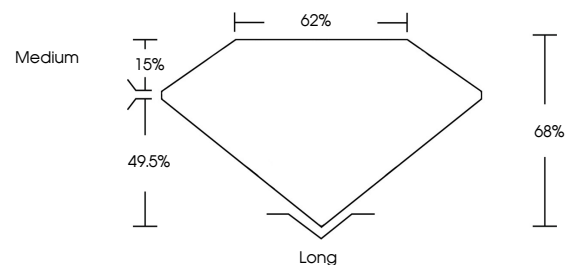

IGI

August 22, 2024
IGI Report No. **LG648446091**
EMERALD CUT
8.31 X 5.90 X 4.01 MM
2.05 CARATS
Color Grade **E**
Clarity Grade **VS 2**
Depth **68%**
Table **62%**
Girdle **Medium**
Culet **Long**
Polish **EXCELLENT**
Symmetry **EXCELLENT**
Fluorescence **NONE**
Inscription(s) **IGI LG648446091**
Comments: This Laboratory Grown Diamond was created by Chemical Vapor Deposition (CVD) growth process. Type IIa

GRADING RESULTS

Carat Weight **2.05 CARATS**
Color Grade **E**
Clarity Grade **VS 2**

ADDITIONAL GRADING INFORMATION

Polish **EXCELLENT**
Symmetry **EXCELLENT**
Fluorescence **NONE**
Inscription(s) **IGI LG648446091**

Comments: This Laboratory Grown Diamond was created by Chemical Vapor Deposition (CVD) growth process. Type IIa

PROPORTIONS

Sample Image Used

CLARITY CHARACTERISTICS

KEY TO SYMBOLS

Red symbols indicate internal characteristics.
Green symbols indicate external characteristics.