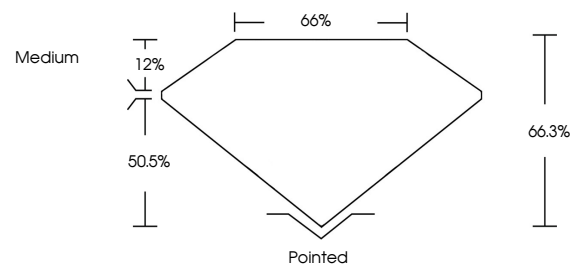

August 20, 2024
IGI Report No LG648452363
CUT CORNERED RECT. MODIFIED BRILLIANT
7.96 X 5.85 X 3.88 MM
Carat Weight **1.56 CARAT**
Color Grade **E**
Clarity Grade **VS 2**
Depth **66.3%**
Table **50.5%**
Girdle **Medium**
Culet **Pointed**
Polish **EXCELLENT**
Symmetry **EXCELLENT**
Fluorescence **NONE**
Inscription(s) **IGI LG648452363**
Comments: This Laboratory Grown Diamond was created by Chemical Vapor Deposition (CVD) growth process. Type IIa

GRADING RESULTS

Carat Weight **1.56 CARAT**
Color Grade **E**
Clarity Grade **VS 2**

ADDITIONAL GRADING INFORMATION

Polish **EXCELLENT**
Symmetry **EXCELLENT**
Fluorescence **NONE**
Inscription(s) **IGI LG648452363**

Comments: This Laboratory Grown Diamond was created by Chemical Vapor Deposition (CVD) growth process. Type IIa

PROPORTIONS

Sample Image Used

CLARITY CHARACTERISTICS

KEY TO SYMBOLS

Red symbols indicate internal characteristics.
Green symbols indicate external characteristics.