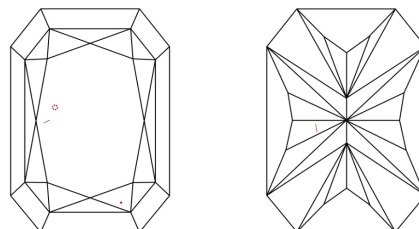

CLARITY CHARACTERISTICS

KEY TO SYMBOLS

Red symbols indicate internal characteristics.
Green symbols indicate external characteristics.

COLOR

D E F G H I J Faint Very Light Light

CLARITY

IF	VS¹⁻²	VS¹⁻²	SI¹⁻²	I¹⁻³
Internally Flawless	Very Very Slightly Included	Very Slightly Included	Slightly Included	Included