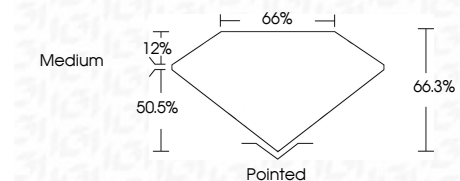

ELECTRONIC COPY

LG648452363
Report verification at igi.org

August 20, 2024
IGI Report Number **LG648452363**
Description **LABORATORY GROWN DIAMOND**
Shape and Cutting Style **CUT CORNERED
RECTANGULAR MODIFIED
BRILLIANT**
Measurements **7.96 X 5.85 X 3.88 MM**

GRADING RESULTS

Carat Weight **1.56 CARAT**
Color Grade **E**
Clarity Grade **VS 2**

ADDITIONAL GRADING INFORMATION

Polish **EXCELLENT**
Symmetry **EXCELLENT**
Fluorescence **NONE**
Inscription(s) **IGI LG648452363**
Comments: This Laboratory Grown Diamond was created by Chemical Vapor Deposition (CVD) growth process. Type IIa

August 20, 2024
IGI Report No LG648452363
CUT CORNERED RECT. MODIFIED BRILLIANT
7.96 X 5.85 X 3.88 MM
Carat Weight **1.56 CARAT**
Color Grade **E**
Clarity Grade **VS 2**
Depth **66.3%**
Table **50.5%**
Girdle **Medium**
Culet **Pointed**
Polish **EXCELLENT**
Symmetry **EXCELLENT**
Fluorescence **NONE**
Inscription(s) **IGI LG648452363**
Comments: This Laboratory Grown Diamond was created by Chemical Vapor Deposition (CVD) growth process. Type IIa

LABORATORY GROWN DIAMOND REPORT

August 20, 2024
IGI Report Number **LG648452363**
Description **LABORATORY GROWN DIAMOND**
Shape and Cutting Style **CUT CORNERED RECTANGULAR
MODIFIED BRILLIANT**
Measurements **7.96 X 5.85 X 3.88 MM**