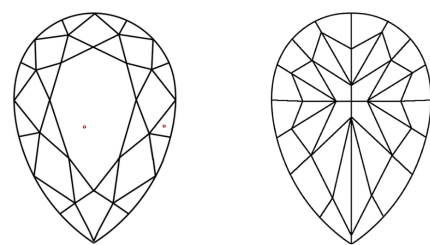

GRADING RESULTS
Carat Weight **1.21 CARAT**
Color Grade **FANCY VIVID YELLOW**
Clarity Grade **VS 1**

ADDITIONAL GRADING INFORMATION
Polish **EXCELLENT**
Symmetry **EXCELLENT**
Fluorescence **NONE**
Inscription(s) **IGI LG648461018**

Comments: This Laboratory Grown Diamond was created by Chemical Vapor Deposition (CVD) growth process.

PROPORTIONS

CLARITY CHARACTERISTICS

KEY TO SYMBOLS
Red symbols indicate internal characteristics.
Green symbols indicate external characteristics.