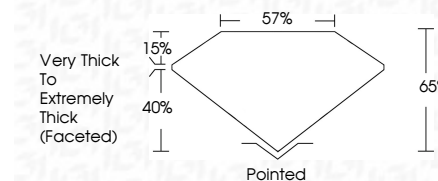

ELECTRONIC COPY

LG648461018
Report verification at igi.org

August 29, 2024
IGI Report Number **LG648461018**
Description **LABORATORY GROWN DIAMOND**

Shape and Cutting Style **PEAR MODIFIED BRILLIANT**
Measurements **8.88 X 5.35 X 3.48 MM**

GRADING RESULTS
Carat Weight **1.21 CARAT**
Color Grade **FANCY VIVID YELLOW**
Clarity Grade **VS 1**

Sample Image Used

ADDITIONAL GRADING INFORMATION
Polish **EXCELLENT**
Symmetry **EXCELLENT**
Fluorescence **NONE**
Inscription(s) **IGI LG648461018**
Comments: This Laboratory Grown Diamond was created by Chemical Vapor Deposition (CVD) growth process.

LABORATORY GROWN DIAMOND REPORT

August 29, 2024
IGI Report Number **LG648461018**
Description **LABORATORY GROWN DIAMOND**
Shape and Cutting Style **PEAR MODIFIED BRILLIANT**
Measurements **8.88 X 5.35 X 3.48 MM**