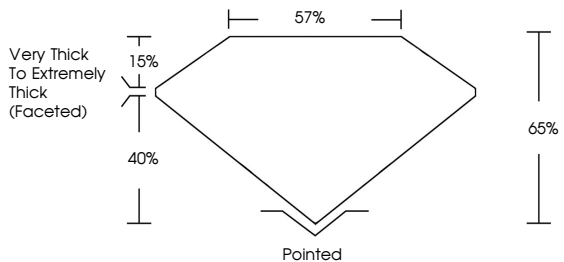

PROPORTIONS