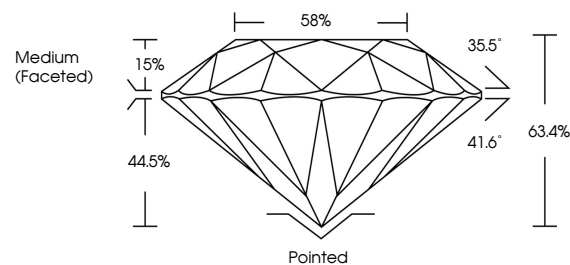

**GRADING RESULTS**  
Carat Weight **2.10 CARATS**  
Color Grade **E**  
Clarity Grade **VVS 2**  
Cut Grade **EXCELLENT**

**ADDITIONAL GRADING INFORMATION**  
Polish **EXCELLENT**  
Symmetry **EXCELLENT**  
Fluorescence **NONE**  
Inscription(s) **IGI LG648463034**  
Comments: This Laboratory Grown Diamond was created by Chemical Vapor Deposition (CVD) growth process. Type IIa

August 25, 2024  
IGI Report No **LG648463034**  
**ROUND BRILLIANT**  
8.11 - 8.14 X 5.15 MM  
2.10 CARATS  
E  
Carat Weight  
Color Grade  
Clarity Grade  
Cut Grade  
Depth  
Table  
Girdle  
Medium (Faceted)  
Pointed  
EXCELLENT  
EXCELLENT  
NONE  
NONE  
IGI LG648463034  
Comments: This Laboratory Grown Diamond was created by Chemical Vapor Deposition (CVD) growth process. Type IIa

August 25, 2024  
IGI Report Number **LG648463034**  
Description **LABORATORY GROWN DIAMOND**  
Shape and Cutting Style **ROUND BRILLIANT**  
Measurements **8.11 - 8.14 X 5.15 MM**

**GRADING RESULTS**  
Carat Weight **2.10 CARATS**  
Color Grade **E**  
Clarity Grade **VVS 2**  
Cut Grade **EXCELLENT**

**PROPORTIONS**

Sample Image Used

**CLARITY CHARACTERISTICS**

**KEY TO SYMBOLS**

Red symbols indicate internal characteristics.  
Green symbols indicate external characteristics.

**COLOR**

D E F G H I J Faint Very Light Light