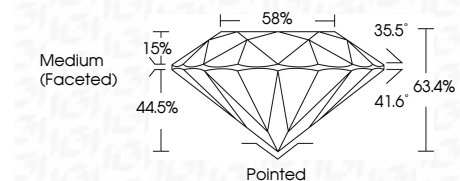

**ELECTRONIC COPY**

LG648463034  
Report verification at igi.org

August 25, 2024  
IGI Report Number **LG648463034**  
Description **LABORATORY GROWN DIAMOND**  
Shape and Cutting Style **ROUND BRILLIANT**  
Measurements **8.11 - 8.14 X 5.15 MM**

**GRADING RESULTS**  
Carat Weight **2.10 CARATS**  
Color Grade **E**  
Clarity Grade **VVS 2**  
Cut Grade **EXCELLENT**

**ADDITIONAL GRADING INFORMATION**  
Polish **EXCELLENT**  
Symmetry **EXCELLENT**  
Fluorescence **NONE**  
Inscription(s) **IGI LG648463034**  
Comments: This Laboratory Grown Diamond was created by Chemical Vapor Deposition (CVD) growth process. Type IIa

August 25, 2024  
IGI Report No **LG648463034**  
**ROUND BRILLIANT**  
8.11 - 8.14 X 5.15 MM  
2.10 CARATS  
E  
Carat Weight  
Color Grade  
Clarity Grade  
Cut Grade  
Depth  
Table  
Girdle  
Medium (Faceted)  
Pointed  
EXCELLENT  
EXCELLENT  
NONE  
NONE  
IGI LG648463034  
Comments: This Laboratory Grown Diamond was created by Chemical Vapor Deposition (CVD) growth process. Type IIa

August 25, 2024  
IGI Report Number **LG648463034**  
Description **LABORATORY GROWN DIAMOND**  
Shape and Cutting Style **ROUND BRILLIANT**  
Measurements **8.11 - 8.14 X 5.15 MM**

**GRADING RESULTS**  
Carat Weight **2.10 CARATS**  
Color Grade **E**  
Clarity Grade **VVS 2**  
Cut Grade **EXCELLENT**