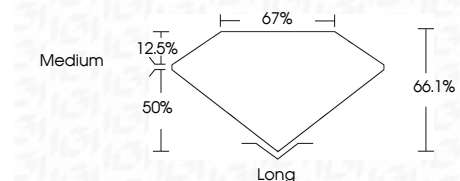

ELECTRONIC COPY

LG648463827
Report verification at igi.org

August 23, 2024
IGI Report Number **LG648463827**
Description **LABORATORY GROWN DIAMOND**
Shape and Cutting Style **EMERALD CUT**
Measurements **9.29 X 6.57 X 4.34 MM**

GRADING RESULTS

Carat Weight **2.58 CARATS**
Color Grade **D**
Clarity Grade **VS 2**

ADDITIONAL GRADING INFORMATION

Polish **EXCELLENT**
Symmetry **EXCELLENT**
Fluorescence **NONE**
Inscription(s) **IGI LG648463827**
Comments: This Laboratory Grown Diamond was created by Chemical Vapor Deposition (CVD) growth process. Type IIa

August 23, 2024
IGI Report No **LG648463827**
EMERALD CUT
Carat Weight **2.58 CARATS**
Color Grade **D**
Clarity Grade **VS 2**
Depth **66.1%**
Table **50%**
Girdle **Medium**
Culet **Long**
Polish **EXCELLENT**
Symmetry **EXCELLENT**
Fluorescence **NONE**
Inscription(s) **IGI LG648463827**
Comments: This Laboratory Grown Diamond was created by Chemical Vapor Deposition (CVD) growth process. Type IIa

LABORATORY GROWN DIAMOND REPORT

August 23, 2024
IGI Report Number **LG648463827**
Description **LABORATORY GROWN DIAMOND**
Shape and Cutting Style **EMERALD CUT**
Measurements **9.29 X 6.57 X 4.34 MM**