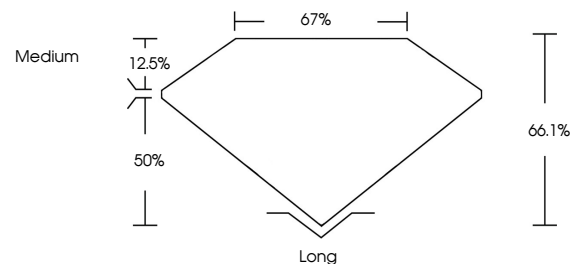

GRADING RESULTS

Carat Weight **2.58 CARATS**
Color Grade **D**
Clarity Grade **VS 2**

ADDITIONAL GRADING INFORMATION

Polish **EXCELLENT**
Symmetry **EXCELLENT**
Fluorescence **NONE**
Inscription(s) **IGI LG648463827**

Comments: This Laboratory Grown Diamond was created by Chemical Vapor Deposition (CVD) growth process. Type IIa

PROPORTIONS

Sample Image Used

CLARITY CHARACTERISTICS

KEY TO SYMBOLS

Red symbols indicate internal characteristics.
Green symbols indicate external characteristics.