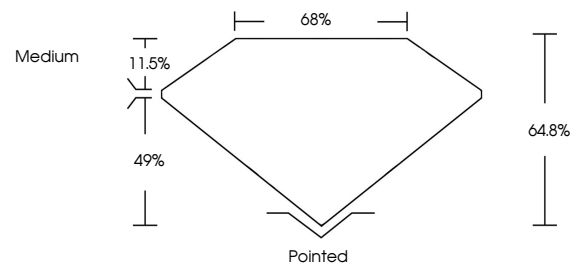

Measurements **10.49 X 7.22 X 4.68 MM**

GRADING RESULTS

Carat Weight **3.05 CARATS**
Color Grade **G**
Clarity Grade **VS 1**

ADDITIONAL GRADING INFORMATION

Polish **EXCELLENT**
Symmetry **EXCELLENT**
Fluorescence **NONE**
Inscription(s) **IGI LG648464155**
Comments: This Laboratory Grown Diamond was created by Chemical Vapor Deposition (CVD) growth process. Type IIa

August 21, 2024
IGI Report No **LG648464155**
CUT CORNERED RECT. MODIFIED BRILLIANT
10.49 X 7.22 X 4.68 MM
Carat Weight **3.05 CARATS**
Color Grade **G**
Clarity Grade **VS 1**
Depth **64.0%**
Table **65%**
Girdle **Medium**
Culet **Pointed**
Polish **EXCELLENT**
Symmetry **EXCELLENT**
Fluorescence **NONE**
Inscription(s) **IGI LG648464155**
Comments: This Laboratory Grown Diamond was created by Chemical Vapor Deposition (CVD) growth process. Type IIa

GRADING RESULTS

Carat Weight **3.05 CARATS**
Color Grade **G**
Clarity Grade **VS 1**

ADDITIONAL GRADING INFORMATION

Polish **EXCELLENT**
Symmetry **EXCELLENT**
Fluorescence **NONE**
Inscription(s) **IGI LG648464155**

Comments: This Laboratory Grown Diamond was created by Chemical Vapor Deposition (CVD) growth process. Type IIa

PROPORTIONS

Sample Image Used

CLARITY CHARACTERISTICS

KEY TO SYMBOLS

Red symbols indicate internal characteristics.
Green symbols indicate external characteristics.