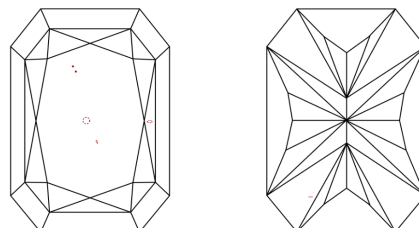

CLARITY CHARACTERISTICS

KEY TO SYMBOLS

Red symbols indicate internal characteristics.
Green symbols indicate external characteristics.

COLOR

D E F G H I J Faint Very Light Light

CLARITY

IF	VS¹⁻²	VS¹⁻²	SI¹⁻²	I¹⁻³
Internally Flawless	Very Very Slightly Included	Very Slightly Included	Slightly Included	Included