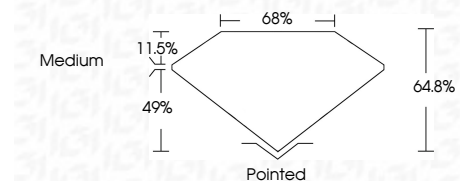

Measurements **10.49 X 7.22 X 4.68 MM**

GRADING RESULTS

Carat Weight **3.05 CARATS**
Color Grade **G**
Clarity Grade **VS 1**

ADDITIONAL GRADING INFORMATION

Polish **EXCELLENT**
Symmetry **EXCELLENT**
Fluorescence **NONE**
Inscription(s) **IGI LG648464155**
Comments: This Laboratory Grown Diamond was created by Chemical Vapor Deposition (CVD) growth process. Type IIa

August 21, 2024
IGI Report No **LG648464155**
CUT CORNERED RECT. MODIFIED BRILLIANT
10.49 X 7.22 X 4.68 MM
Carat Weight **3.05 CARATS**
Color Grade **G**
Clarity Grade **VS 1**
Depth **64.0%**
Table **65%**
Girdle **Medium**
Culet **Pointed**
Polish **EXCELLENT**
Symmetry **EXCELLENT**
Fluorescence **NONE**
Inscription(s) **IGI LG648464155**
Comments: This Laboratory Grown Diamond was created by Chemical Vapor Deposition (CVD) growth process. Type IIa

LABORATORY GROWN DIAMOND REPORT

August 21, 2024
IGI Report Number **LG648464155**
Description **LABORATORY GROWN DIAMOND**
Shape and Cutting Style **CUT CORNERED RECTANGULAR
MODIFIED BRILLIANT**
Measurements **10.49 X 7.22 X 4.68 MM**

GRADING RESULTS

Carat Weight **3.05 CARATS**
Color Grade **G**
Clarity Grade **VS 1**

ADDITIONAL GRADING INFORMATION

Polish **EXCELLENT**
Symmetry **EXCELLENT**
Fluorescence **NONE**
Inscription(s) **IGI LG648464155**