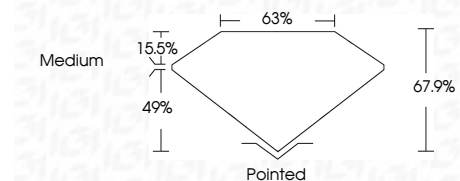

Measurements **8.58 X 6.35 X 4.31 MM**

GRADING RESULTS

Carat Weight **2.05 CARATS**
Color Grade **E**
Clarity Grade **VS 1**

ADDITIONAL GRADING INFORMATION

Polish **EXCELLENT**
Symmetry **EXCELLENT**
Fluorescence **NONE**
Inscription(s) **IGI LG648464629**
Comments: This Laboratory Grown Diamond was created by Chemical Vapor Deposition (CVD) growth process. Type IIa

August 21, 2024
IGI Report No **LG648464629**
CUT CORNERED RECT. MODIFIED BRILLIANT
8.58 X 6.35 X 4.31 MM
Carat Weight **2.05 CARATS**
Color Grade **E**
Clarity Grade **VS 1**
Depth **67.9%**
Table **63%**
Girdle **Medium**
Culet **Pointed**
Polish **EXCELLENT**
Symmetry **EXCELLENT**
Fluorescence **NONE**
Inscription(s) **IGI LG648464629**
Comments: This Laboratory Grown Diamond was created by Chemical Vapor Deposition (CVD) growth process. Type IIa

LABORATORY GROWN DIAMOND REPORT

August 21, 2024
IGI Report Number **LG648464629**
Description **LABORATORY GROWN DIAMOND**
Shape and Cutting Style **CUT CORNERED RECTANGULAR
MODIFIED BRILLIANT**
Measurements **8.58 X 6.35 X 4.31 MM**

GRADING RESULTS

Carat Weight **2.05 CARATS**
Color Grade **E**
Clarity Grade **VS 1**

ADDITIONAL GRADING INFORMATION

Polish **EXCELLENT**
Symmetry **EXCELLENT**
Fluorescence **NONE**
Inscription(s) **IGI LG648464629**