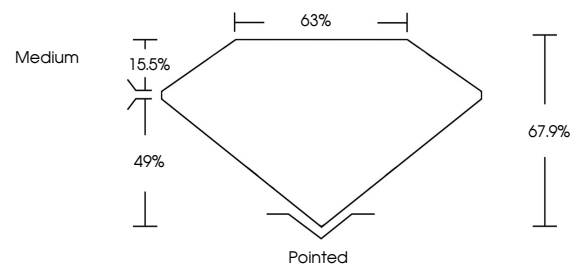

Measurements **8.58 X 6.35 X 4.31 MM**

GRADING RESULTS

Carat Weight **2.05 CARATS**
Color Grade **E**
Clarity Grade **VS 1**

ADDITIONAL GRADING INFORMATION

Polish **EXCELLENT**
Symmetry **EXCELLENT**
Fluorescence **NONE**
Inscription(s) **IGI LG648464629**
Comments: This Laboratory Grown Diamond was created by Chemical Vapor Deposition (CVD) growth process. Type IIa

August 21, 2024
IGI Report No **LG648464629**
CUT CORNERED RECT. MODIFIED BRILLIANT
8.58 X 6.35 X 4.31 MM
Carat Weight **2.05 CARATS**
Color Grade **E**
Clarity Grade **VS 1**
Depth **67.9%**
Table **63%**
Girdle **Medium**
Culet **Pointed**
Polish **EXCELLENT**
Symmetry **EXCELLENT**
Fluorescence **NONE**
Inscription(s) **IGI LG648464629**
Comments: This Laboratory Grown Diamond was created by Chemical Vapor Deposition (CVD) growth process. Type IIa

GRADING RESULTS

Carat Weight **2.05 CARATS**
Color Grade **E**
Clarity Grade **VS 1**

ADDITIONAL GRADING INFORMATION

Polish **EXCELLENT**
Symmetry **EXCELLENT**
Fluorescence **NONE**
Inscription(s) **IGI LG648464629**

Comments: This Laboratory Grown Diamond was created by Chemical Vapor Deposition (CVD) growth process. Type IIa

PROPORTIONS

Sample Image Used

CLARITY CHARACTERISTICS

KEY TO SYMBOLS

Red symbols indicate internal characteristics.
Green symbols indicate external characteristics.