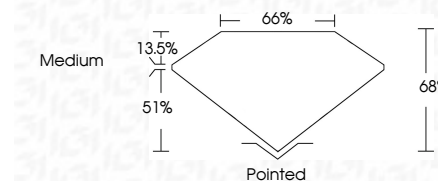

Measurements **10.24 X 7.24 X 4.92 MM**

**GRADING RESULTS**

Carat Weight **3.17 CARATS**  
Color Grade **D**  
Clarity Grade **VVS 2**

**ADDITIONAL GRADING INFORMATION**

Polish **EXCELLENT**  
Symmetry **EXCELLENT**  
Fluorescence **NONE**  
Inscription(s) **IGI LG648471544**  
Comments: This Laboratory Grown Diamond was created by Chemical Vapor Deposition (CVD) growth process. Type IIa

August 24, 2024  
IGI Report No LG648471544  
CUT CORNERED RECT. MODIFIED BRILLIANT  
10.24 X 7.24 X 4.92 MM  
3.17 CARATS  
D  
VVS 2  
68%  
65%  
Medium  
Pointed  
EXCELLENT  
EXCELLENT  
NONE  
IGI LG648471544  
Comments: This Laboratory Grown Diamond was created by Chemical Vapor Deposition (CVD) growth process. Type IIa

**LABORATORY GROWN DIAMOND REPORT**

August 24, 2024  
IGI Report Number **LG648471544**  
Description **LABORATORY GROWN DIAMOND**  
Shape and Cutting Style **CUT CORNERED RECTANGULAR  
MODIFIED BRILLIANT**  
Measurements **10.24 X 7.24 X 4.92 MM**

**GRADING RESULTS**

Carat Weight **3.17 CARATS**  
Color Grade **D**  
Clarity Grade **VVS 2**

**ADDITIONAL GRADING INFORMATION**

Polish **EXCELLENT**  
Symmetry **EXCELLENT**  
Fluorescence **NONE**  
Inscription(s) **IGI LG648471544**