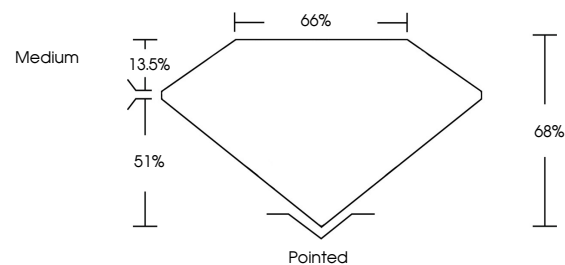

PROPORTIONS