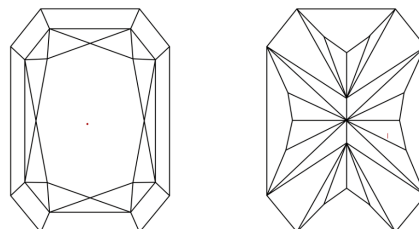

CLARITY CHARACTERISTICS

KEY TO SYMBOLS

Red symbols indicate internal characteristics.
Green symbols indicate external characteristics.

COLOR

D E F G H I J Faint Very Light Light

CLARITY

IF	VS¹⁻²	VS¹⁻²	SI¹⁻²	I¹⁻³
Internally Flawless	Very Very Slightly Included	Very Slightly Included	Slightly Included	Included