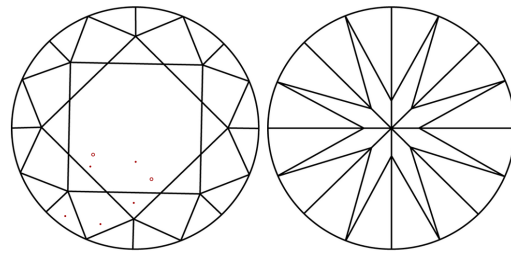

August 27, 2024  
IGI Report No **LG648472723**  
**ROUND BRILLIANT**  
8.21 - 8.28 X 5.07 MM  
2.09 CARATS  
Color Grade **F**  
Clarity Grade **VS 1**  
Cut Grade **IDEAL**  
Depth **61.6%**  
Table **56%**  
Medium (Faceted)  
Culet **Pointed**  
Polish **EXCELLENT**  
Symmetry **EXCELLENT**  
Fluorescence **NONE**  
Inscription(s) **IGI LG648472723**  
Comments: This Laboratory Grown Diamond was created by Chemical Vapor Deposition (CVD) growth process. Type IIa

Sample Image Used

**PROPORTIONS**

**CLARITY CHARACTERISTICS**

**KEY TO SYMBOLS**  
Red symbols indicate internal characteristics.  
Green symbols indicate external characteristics.

**COLOR**

|   |   |   |   |   |   |   |       |            |       |
|---|---|---|---|---|---|---|-------|------------|-------|
| D | E | F | G | H | I | J | Faint | Very Light | Light |
|---|---|---|---|---|---|---|-------|------------|-------|