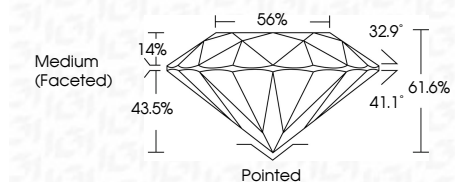

**ELECTRONIC COPY**

LG648472723  
Report verification at igi.org

August 27, 2024  
IGI Report Number **LG648472723**  
Description **LABORATORY GROWN DIAMOND**  
Shape and Cutting Style **ROUND BRILLIANT**  
Measurements **8.21 - 8.28 X 5.07 MM**

**GRADING RESULTS**  
Carat Weight **2.09 CARATS**  
Color Grade **F**  
Clarity Grade **VS 1**  
Cut Grade **IDEAL**

**ADDITIONAL GRADING INFORMATION**  
Polish **EXCELLENT**  
Symmetry **EXCELLENT**  
Fluorescence **NONE**  
Inscription(s) **IGI LG648472723**  
Comments: This Laboratory Grown Diamond was created by Chemical Vapor Deposition (CVD) growth process. Type IIa

August 27, 2024  
IGI Report No **LG648472723**  
**ROUND BRILLIANT**  
8.21 - 8.28 X 5.07 MM  
2.09 CARATS  
Color Grade **F**  
Clarity Grade **VS 1**  
Cut Grade **IDEAL**  
Depth **61.6%**  
Table **56%**  
Medium (Faceted)  
Culet **Pointed**  
Polish **EXCELLENT**  
Symmetry **EXCELLENT**  
Fluorescence **NONE**  
Inscription(s) **IGI LG648472723**  
Comments: This Laboratory Grown Diamond was created by Chemical Vapor Deposition (CVD) growth process. Type IIa

Sample Image Used

**PROPORTIONS**

**CLARITY CHARACTERISTICS**

**KEY TO SYMBOLS**  
Red symbols indicate internal characteristics.  
Green symbols indicate external characteristics.

**COLOR**

|   |   |   |   |   |   |   |       |            |       |
|---|---|---|---|---|---|---|-------|------------|-------|
| D | E | F | G | H | I | J | Faint | Very Light | Light |
|---|---|---|---|---|---|---|-------|------------|-------|