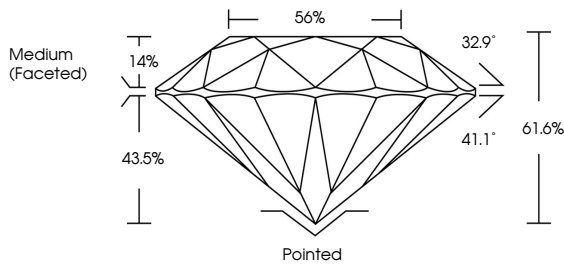

**ELECTRONIC COPY**

LG648472723  
Report verification at igi.org

August 27, 2024  
IGI Report Number **LG648472723**  
Description **LABORATORY GROWN DIAMOND**  
Shape and Cutting Style **ROUND BRILLIANT**  
Measurements **8.21 - 8.28 X 5.07 MM**

**GRADING RESULTS**  
Carat Weight **2.09 CARATS**  
Color Grade **F**  
Clarity Grade **VS 1**  
Cut Grade **IDEAL**

**ADDITIONAL GRADING INFORMATION**  
Polish **EXCELLENT**  
Symmetry **EXCELLENT**  
Fluorescence **NONE**  
Inscription(s) **IGI LG648472723**  
Comments: This Laboratory Grown Diamond was created by Chemical Vapor Deposition (CVD) growth process. Type IIa

August 27, 2024  
IGI Report No **LG648472723**  
**ROUND BRILLIANT**  
8.21 - 8.28 X 5.07 MM  
2.09 CARATS  
Color Grade **F**  
Clarity Grade **VS 1**  
Cut Grade **IDEAL**  
Depth **61.6%**  
Table **56%**  
Medium (Faceted)  
Culet **Pointed**  
Polish **EXCELLENT**  
Symmetry **EXCELLENT**  
Fluorescence **NONE**  
Inscription(s) **IGI LG648472723**  
Comments: This Laboratory Grown Diamond was created by Chemical Vapor Deposition (CVD) growth process. Type IIa

Sample Image Used

**PROPORTIONS**

**CLARITY CHARACTERISTICS**

**KEY TO SYMBOLS**  
Red symbols indicate internal characteristics.  
Green symbols indicate external characteristics.

**COLOR**

|   |   |   |   |   |   |   |       |            |       |
|---|---|---|---|---|---|---|-------|------------|-------|
| D | E | F | G | H | I | J | Faint | Very Light | Light |
|---|---|---|---|---|---|---|-------|------------|-------|