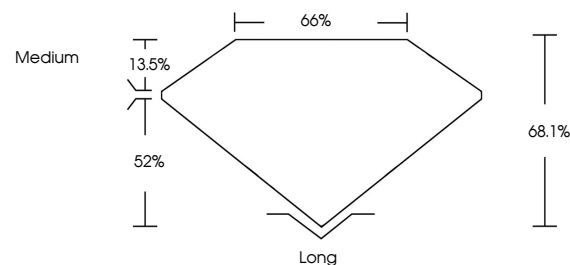

August 22, 2024
IGI Report No **LG648473624**
EMERALD CUT
Carat Weight **1.37 CARAT**
Color Grade **D**
Clarity Grade **VS 2**
Depth **68.1%**
Table **52%**
Girdle **Medium**
Culet **Long**
Polish **EXCELLENT**
Symmetry **EXCELLENT**
Fluorescence **NONE**
Inscription(s) **IGI LG648473624**
Comments: This Laboratory Grown Diamond was created by Chemical Vapor Deposition (CVD) growth process. Type IIa

GRADING RESULTS

Carat Weight **1.37 CARAT**
Color Grade **D**
Clarity Grade **VS 2**

ADDITIONAL GRADING INFORMATION

Polish **EXCELLENT**
Symmetry **EXCELLENT**
Fluorescence **NONE**
Inscription(s) **IGI LG648473624**

Comments: This Laboratory Grown Diamond was created by Chemical Vapor Deposition (CVD) growth process. Type IIa

PROPORTIONS

Sample Image Used

CLARITY CHARACTERISTICS

KEY TO SYMBOLS

Red symbols indicate internal characteristics.
Green symbols indicate external characteristics.