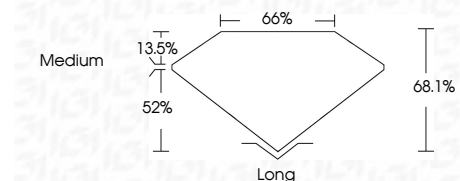

ELECTRONIC COPY

LG648473624
Report verification at igi.org

August 22, 2024
IGI Report Number **LG648473624**
Description **LABORATORY GROWN DIAMOND**
Shape and Cutting Style **EMERALD CUT**
Measurements **7.45 X 5.27 X 3.59 MM**

GRADING RESULTS

Carat Weight **1.37 CARAT**
Color Grade **D**
Clarity Grade **VS 2**

ADDITIONAL GRADING INFORMATION

Polish **EXCELLENT**
Symmetry **EXCELLENT**
Fluorescence **NONE**
Inscription(s) **IGI LG648473624**
Comments: This Laboratory Grown Diamond was created by Chemical Vapor Deposition (CVD) growth process. Type IIa

August 22, 2024
IGI Report No **LG648473624**
EMERALD CUT
Carat Weight **1.37 CARAT**
Color Grade **D**
Clarity Grade **VS 2**
Depth **68.1%**
Table **52%**
Girdle **Medium**
Culet **Long**
Polish **EXCELLENT**
Symmetry **EXCELLENT**
Fluorescence **NONE**
Inscription(s) **IGI LG648473624**
Comments: This Laboratory Grown Diamond was created by Chemical Vapor Deposition (CVD) growth process. Type IIa

LABORATORY GROWN DIAMOND REPORT

August 22, 2024
IGI Report Number **LG648473624**
Description **LABORATORY GROWN DIAMOND**
Shape and Cutting Style **EMERALD CUT**
Measurements **7.45 X 5.27 X 3.59 MM**