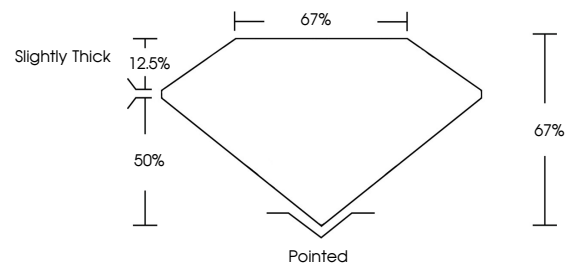

Measurements **10.17 X 7.16 X 4.80 MM**

GRADING RESULTS

Carat Weight **3.07 CARATS**
Color Grade **F**
Clarity Grade **VS 2**

ADDITIONAL GRADING INFORMATION

Polish **EXCELLENT**
Symmetry **EXCELLENT**
Fluorescence **NONE**
Inscription(s) **IGI LG648474126**
Comments: This Laboratory Grown Diamond was created by Chemical Vapor Deposition (CVD) growth process. Type IIa

August 24, 2024
IGI Report No **LG648474126**
CUT CORNERED RECT. MODIFIED BRILLIANT
10.17 X 7.16 X 4.80 MM
Carat Weight **3.07 CARATS**
Color Grade **F**
Clarity Grade **VS 2**
Depth **67%**
Table **50%**
Girdle **Slightly Thick**
Culet **Pointed**
Polish **EXCELLENT**
Symmetry **EXCELLENT**
Fluorescence **NONE**
Inscription(s) **IGI LG648474126**
Comments: This Laboratory Grown Diamond was created by Chemical Vapor Deposition (CVD) growth process. Type IIa

GRADING RESULTS

Carat Weight **3.07 CARATS**
Color Grade **F**
Clarity Grade **VS 2**

ADDITIONAL GRADING INFORMATION

Polish **EXCELLENT**
Symmetry **EXCELLENT**
Fluorescence **NONE**
Inscription(s) **IGI LG648474126**

Comments: This Laboratory Grown Diamond was created by Chemical Vapor Deposition (CVD) growth process. Type IIa

PROPORTIONS

Sample Image Used

CLARITY CHARACTERISTICS

KEY TO SYMBOLS

Red symbols indicate internal characteristics.
Green symbols indicate external characteristics.