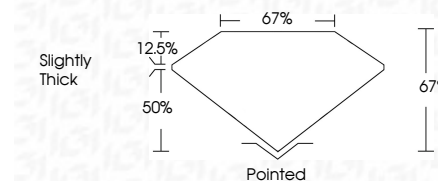

ELECTRONIC COPY

LG648474126
Report verification at igi.org

August 24, 2024
IGI Report Number **LG648474126**
Description **LABORATORY GROWN DIAMOND**

Shape and Cutting Style **CUT CORNERED
RECTANGULAR MODIFIED
BRILLIANT**

Measurements **10.17 X 7.16 X 4.80 MM**

GRADING RESULTS

Carat Weight **3.07 CARATS**
Color Grade **F**
Clarity Grade **VS 2**

ADDITIONAL GRADING INFORMATION

Polish **EXCELLENT**
Symmetry **EXCELLENT**
Fluorescence **NONE**
Inscription(s) **IGI LG648474126**
Comments: This Laboratory Grown Diamond was created by Chemical Vapor Deposition (CVD) growth process. Type IIa

August 24, 2024
IGI Report No **LG648474126**
CUT CORNERED RECT. MODIFIED BRILLIANT
10.17 X 7.16 X 4.80 MM
Carat Weight **3.07 CARATS**
Color Grade **F**
Clarity Grade **VS 2**
Depth **67%**
Table **50%**
Girdle **Slightly Thick**
Culet **Pointed**
Polish **EXCELLENT**
Symmetry **EXCELLENT**
Fluorescence **NONE**
Inscription(s) **IGI LG648474126**
Comments: This Laboratory Grown Diamond was created by Chemical Vapor Deposition (CVD) growth process. Type IIa

LABORATORY GROWN DIAMOND REPORT

August 24, 2024
IGI Report Number **LG648474126**
Description **LABORATORY GROWN DIAMOND**
Shape and Cutting Style **CUT CORNERED RECTANGULAR
MODIFIED BRILLIANT**
Measurements **10.17 X 7.16 X 4.80 MM**