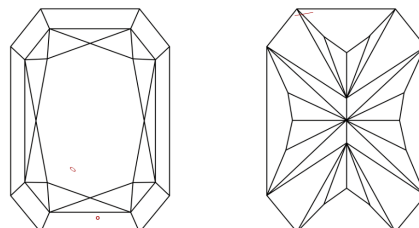

CLARITY CHARACTERISTICS

KEY TO SYMBOLS

Red symbols indicate internal characteristics.
Green symbols indicate external characteristics.

COLOR

D E F G H I J Faint Very Light Light

CLARITY

IF	VS¹⁻²	VS¹⁻²	SI¹⁻²	I¹⁻³
Internally Flawless	Very Very Slightly Included	Very Slightly Included	Slightly Included	Included