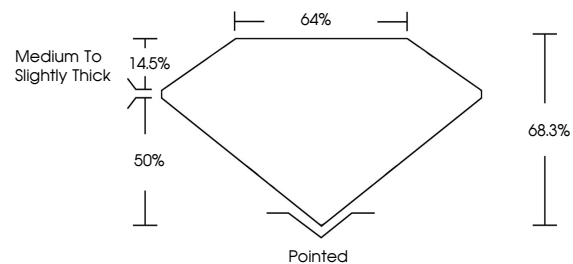

Measurements **10.31 X 7.13 X 4.87 MM**

GRADING RESULTS

Carat Weight **3.08 CARATS**
Color Grade **F**
Clarity Grade **VS 2**

ADDITIONAL GRADING INFORMATION

Polish **EXCELLENT**
Symmetry **EXCELLENT**
Fluorescence **NONE**
Inscription(s) **IGI LG648484973**
Comments: This Laboratory Grown Diamond was created by Chemical Vapor Deposition (CVD) growth process. Type IIa

August 13, 2024
IGI Report No **LG648484973**
CUT CORNERED RECT. MODIFIED BRILLIANT
10.31 X 7.13 X 4.87 MM
Carat Weight **3.08 CARATS**
Color Grade **F**
Clarity Grade **VS 2**
Depth **68.3%**
Table **50%**
Girdle **Medium to Slightly Thick**
Culet **Pointed**
Polish **EXCELLENT**
Symmetry **EXCELLENT**
Fluorescence **NONE**
Inscription(s) **IGI LG648484973**
Comments: This Laboratory Grown Diamond was created by Chemical Vapor Deposition (CVD) growth process. Type IIa

GRADING RESULTS

Carat Weight **3.08 CARATS**
Color Grade **F**
Clarity Grade **VS 2**

ADDITIONAL GRADING INFORMATION

Polish **EXCELLENT**
Symmetry **EXCELLENT**
Fluorescence **NONE**
Inscription(s) **IGI LG648484973**

Comments: This Laboratory Grown Diamond was created by Chemical Vapor Deposition (CVD) growth process. Type IIa

PROPORTIONS

Sample Image Used

CLARITY CHARACTERISTICS

KEY TO SYMBOLS

Red symbols indicate internal characteristics.
Green symbols indicate external characteristics.