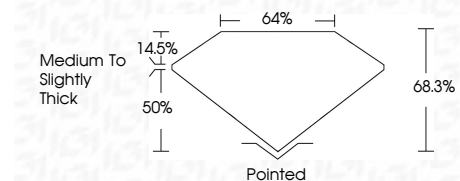

Measurements **10.31 X 7.13 X 4.87 MM**

GRADING RESULTS

Carat Weight **3.08 CARATS**
Color Grade **F**
Clarity Grade **VS 2**

ADDITIONAL GRADING INFORMATION

Polish **EXCELLENT**
Symmetry **EXCELLENT**
Fluorescence **NONE**
Inscription(s) **IGI LG648484973**
Comments: This Laboratory Grown Diamond was created by Chemical Vapor Deposition (CVD) growth process. Type IIa

August 13, 2024
IGI Report No **LG648484973**
CUT CORNERED RECT. MODIFIED BRILLIANT
10.31 X 7.13 X 4.87 MM
Carat Weight **3.08 CARATS**
Color Grade **F**
Clarity Grade **VS 2**
Depth **68.3%**
Table **50%**
Girdle **Medium to Slightly Thick**
Culet **Pointed**
Polish **EXCELLENT**
Symmetry **EXCELLENT**
Fluorescence **NONE**
Inscription(s) **IGI LG648484973**
Comments: This Laboratory Grown Diamond was created by Chemical Vapor Deposition (CVD) growth process. Type IIa

LABORATORY GROWN DIAMOND REPORT

August 13, 2024
IGI Report Number **LG648484973**
Description **LABORATORY GROWN DIAMOND**
Shape and Cutting Style **CUT CORNERED RECTANGULAR
MODIFIED BRILLIANT**
Measurements **10.31 X 7.13 X 4.87 MM**

GRADING RESULTS

Carat Weight **3.08 CARATS**
Color Grade **F**
Clarity Grade **VS 2**

ADDITIONAL GRADING INFORMATION

Polish **EXCELLENT**
Symmetry **EXCELLENT**
Fluorescence **NONE**
Inscription(s) **IGI LG648484973**