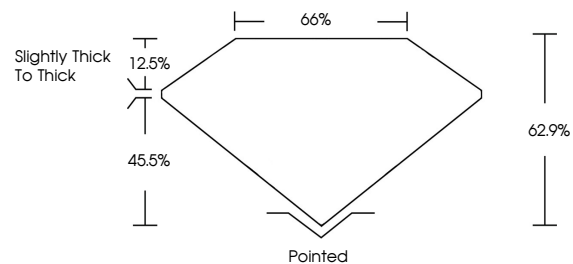

Measurements **7.13 X 4.99 X 3.14 MM**

GRADING RESULTS

Carat Weight **1.00 CARAT**
Color Grade **E**
Clarity Grade **VVS 1**

ADDITIONAL GRADING INFORMATION

Polish **EXCELLENT**
Symmetry **EXCELLENT**
Fluorescence **NONE**
Inscription(s) **IGI LG648486214**
Comments: This Laboratory Grown Diamond was created by Chemical Vapor Deposition (CVD) growth process. Type IIa

August 16, 2024
IGI Report No LG648486214
CUT CORNERED RECT. MODIFIED BRILLIANT
7.13 X 4.99 X 3.14 MM
Carat Weight **1.00 CARAT**
Color Grade **E**
Clarity Grade **VVS 1**
Depth **12.5%**
Table **45.5%**
Girdle **Slightly thick to Thick**
Culet **Pointed**
Polish **EXCELLENT**
Symmetry **EXCELLENT**
Fluorescence **NONE**
Inscription(s) **IGI LG648486214**
Comments: This Laboratory Grown Diamond was created by Chemical Vapor Deposition (CVD) growth process. Type IIa

GRADING RESULTS

Carat Weight **1.00 CARAT**
Color Grade **E**
Clarity Grade **VVS 1**

ADDITIONAL GRADING INFORMATION

Polish **EXCELLENT**
Symmetry **EXCELLENT**
Fluorescence **NONE**
Inscription(s) **IGI LG648486214**

Comments: This Laboratory Grown Diamond was created by Chemical Vapor Deposition (CVD) growth process. Type IIa

PROPORTIONS

Sample Image Used

CLARITY CHARACTERISTICS

KEY TO SYMBOLS

Red symbols indicate internal characteristics.
Green symbols indicate external characteristics.