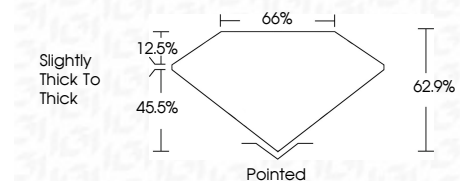

ELECTRONIC COPY

LG648486214
Report verification at igi.org

August 16, 2024
IGI Report Number **LG648486214**
Description **LABORATORY GROWN DIAMOND**
Shape and Cutting Style **CUT CORNERED
RECTANGULAR MODIFIED
BRILLIANT**

Measurements **7.13 X 4.99 X 3.14 MM**

GRADING RESULTS

Carat Weight **1.00 CARAT**
Color Grade **E**
Clarity Grade **VVS 1**

ADDITIONAL GRADING INFORMATION

Polish **EXCELLENT**
Symmetry **EXCELLENT**
Fluorescence **NONE**
Inscription(s) **IGI LG648486214**
Comments: This Laboratory Grown Diamond was created by Chemical Vapor Deposition (CVD) growth process. Type IIa

August 16, 2024
IGI Report No LG648486214
CUT CORNERED RECT. MODIFIED BRILLIANT
7.13 X 4.99 X 3.14 MM
Carat Weight **1.00 CARAT**
Color Grade **E**
Clarity Grade **VVS 1**
Depth **12.5%**
Table **45.5%**
Girdle **Slightly thick to Thick**
Culet **Pointed**
Polish **EXCELLENT**
Symmetry **EXCELLENT**
Fluorescence **NONE**
Inscription(s) **IGI LG648486214**
Comments: This Laboratory Grown Diamond was created by Chemical Vapor Deposition (CVD) growth process. Type IIa

LABORATORY GROWN DIAMOND REPORT

August 16, 2024
IGI Report Number **LG648486214**
Description **LABORATORY GROWN DIAMOND**
Shape and Cutting Style **CUT CORNERED RECTANGULAR
MODIFIED BRILLIANT**
Measurements **7.13 X 4.99 X 3.14 MM**