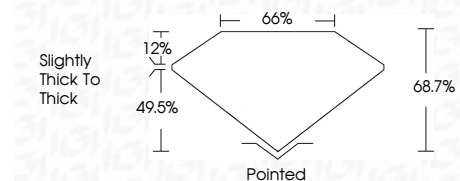

ELECTRONIC COPY

LG648486348
Report verification at igi.org

August 22, 2024
IGI Report Number **LG648486348**
Description **LABORATORY GROWN DIAMOND**
Shape and Cutting Style **CUT CORNERED
RECTANGULAR MODIFIED
BRILLIANT**
Measurements **10.05 X 6.93 X 4.76 MM**

GRADING RESULTS

Carat Weight **3.10 CARATS**
Color Grade **FANCY VIVID YELLOW**
Clarity Grade **VS 1**

ADDITIONAL GRADING INFORMATION

Polish **EXCELLENT**
Symmetry **EXCELLENT**
Fluorescence **NONE**
Inscription(s) **IGI LG648486348**
Comments: This Laboratory Grown Diamond was created by Chemical Vapor Deposition (CVD) growth process.

August 22, 2024
IGI Report No **LG648486348**
CUT CORNERED RECT. MODIFIED BRILLIANT
Carat Weight **3.10 CARATS**
Color Grade **FANCY VIVID YELLOW**
Clarity Grade **VS 1**
Depth **68.7%**
Table **49.5%**
Girdle **Slightly thick to thick**
Culet **Pointed**
Polish **EXCELLENT**
Symmetry **EXCELLENT**
Fluorescence **NONE**
Inscription(s) **IGI LG648486348**
Comments: This Laboratory Grown Diamond was created by Chemical Vapor Deposition (CVD) growth process.

GRADING RESULTS

Carat Weight **3.10 CARATS**
Color Grade **FANCY VIVID YELLOW**
Clarity Grade **VS 1**

ADDITIONAL GRADING INFORMATION

Polish **EXCELLENT**
Symmetry **EXCELLENT**
Fluorescence **NONE**
Inscription(s) **IGI LG648486348**