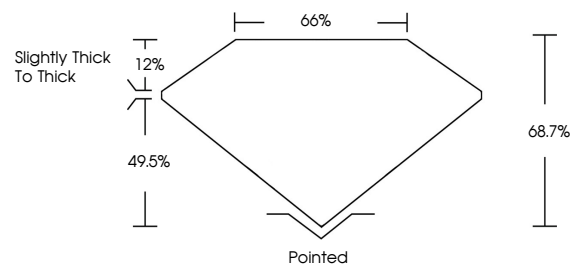

August 22, 2024
IGI Report No **LG648486348**
CUT CORNERED RECT. MODIFIED BRILLIANT
Carat Weight **3.10 CARATS**
Color Grade **FANCY VIVID YELLOW**
Clarity Grade **VS 1**
Depth **68.7%**
Table **49.5%**
Girdle **Slightly thick to thick**
Culet **Pointed**
Polish **EXCELLENT**
Symmetry **EXCELLENT**
Fluorescence **NONE**
Inscription(s) **IGI LG648486348**
Comments: This Laboratory Grown Diamond was created by Chemical Vapor Deposition (CVD) growth process.

GRADING RESULTS

Carat Weight **3.10 CARATS**
Color Grade **FANCY VIVID YELLOW**
Clarity Grade **VS 1**

ADDITIONAL GRADING INFORMATION

Polish **EXCELLENT**
Symmetry **EXCELLENT**
Fluorescence **NONE**
Inscription(s) **IGI LG648486348**

Comments: This Laboratory Grown Diamond was created by Chemical Vapor Deposition (CVD) growth process.

PROPORTIONS

CLARITY CHARACTERISTICS

KEY TO SYMBOLS

Red symbols indicate internal characteristics.
Green symbols indicate external characteristics.