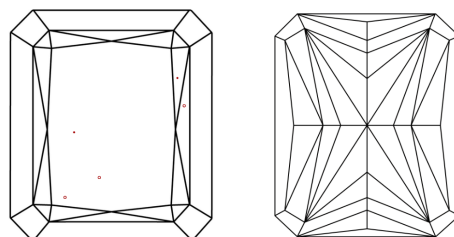

CLARITY CHARACTERISTICS

KEY TO SYMBOLS

Red symbols indicate internal characteristics.
Green symbols indicate external characteristics.

COLOR

D E F G H I J Faint Very Light Light

CLARITY

IF	VS¹⁻²	VS¹⁻²	SI¹⁻²	I¹⁻³
Internally Flawless	Very Very Slightly Included	Very Slightly Included	Slightly Included	Included