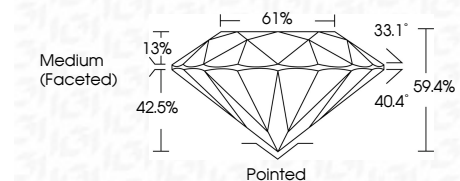

ELECTRONIC COPY

LG648487290
Report verification at igi.org

August 16, 2024
IGI Report Number **LG648487290**
Description **LABORATORY GROWN DIAMOND**
Shape and Cutting Style **ROUND BRILLIANT**
Measurements **8.79 - 8.81 X 5.22 MM**

GRADING RESULTS
Carat Weight **2.51 CARATS**
Color Grade **G**
Clarity Grade **VVS 2**
Cut Grade **EXCELLENT**

Sample Image Used

ADDITIONAL GRADING INFORMATION
Polish **EXCELLENT**
Symmetry **EXCELLENT**
Fluorescence **NONE**
Inscription(s) **IGI LG648487290**
Comments: This Laboratory Grown Diamond was created by Chemical Vapor Deposition (CVD) growth process. Type IIa

August 16, 2024
IGI Report No LG648487290
ROUND BRILLIANT
8.79 - 8.81 X 5.22 MM
Carat Weight **2.51 CARATS**
Color Grade **G**
Clarity Grade **VVS 2**
Cut Grade **EXCELLENT**
Depth **59.4%**
Table **61%**
Girdle **Medium (Faceted)**
Culet **Pointed**
Polish **EXCELLENT**
Symmetry **EXCELLENT**
Fluorescence **NONE**
Inscription(s) **IGI LG648487290**
Comments: This Laboratory Grown Diamond was created by Chemical Vapor Deposition (CVD) growth process. Type IIa

August 16, 2024
IGI Report Number **LG648487290**
Description **LABORATORY GROWN DIAMOND**
Shape and Cutting Style **ROUND BRILLIANT**
Measurements **8.79 - 8.81 X 5.22 MM**

GRADING RESULTS
Carat Weight **2.51 CARATS**
Color Grade **G**
Clarity Grade **VVS 2**
Cut Grade **EXCELLENT**