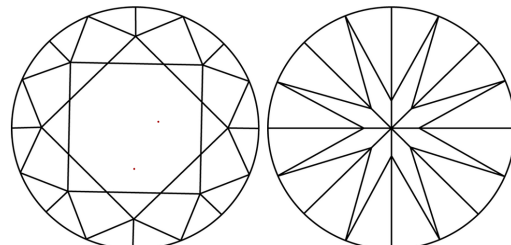

August 16, 2024
IGI Report Number **LG648487290**
Description **LABORATORY GROWN DIAMOND**
Shape and Cutting Style **ROUND BRILLIANT**
Measurements **8.79 - 8.81 X 5.22 MM**

GRADING RESULTS
Carat Weight **2.51 CARATS**
Color Grade **G**
Clarity Grade **VVS 2**
Cut Grade **EXCELLENT**

PROPORTIONS

CLARITY CHARACTERISTICS

KEY TO SYMBOLS
Red symbols indicate internal characteristics.
Green symbols indicate external characteristics.

COLOR

D	E	F	G	H	I	J	Faint	Very Light	Light
---	---	---	---	---	---	---	-------	------------	-------