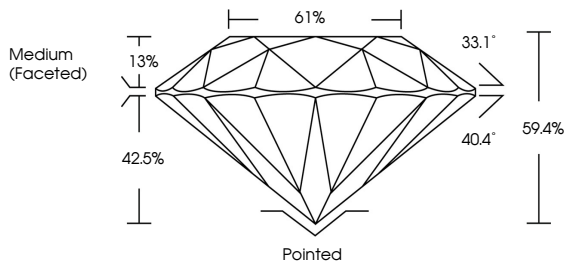

PROPORTIONS