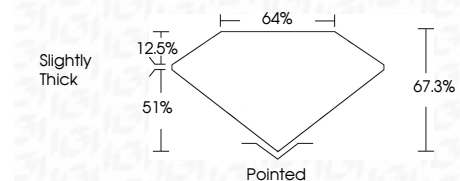

ELECTRONIC COPY

LG648489813
Report verification at igi.org

August 16, 2024
IGI Report Number **LG648489813**
Description **LABORATORY GROWN DIAMOND**
Shape and Cutting Style **CUT CORNERED
RECTANGULAR MODIFIED
BRILLIANT**

Measurements **8.71 X 5.96 X 4.01 MM**

GRADING RESULTS

Carat Weight **1.82 CARAT**
Color Grade **D**
Clarity Grade **VVS 2**

ADDITIONAL GRADING INFORMATION

Polish **EXCELLENT**
Symmetry **EXCELLENT**
Fluorescence **NONE**
Inscription(s) **(L3) LG648489813**
Comments: This Laboratory Grown Diamond was created by Chemical Vapor Deposition (CVD) growth process. Type IIa

August 16, 2024
IGI Report No LG648489813
CUT CORNERED RECT. MODIFIED BRILLIANT
8.71 X 5.96 X 4.01 MM
1.82 CARAT
D
VVS 2
67.3%
51%
12.5%
Slightly Thick
Pointed
EXCELLENT
EXCELLENT
NONE
(L3) LG648489813
Comments: This Laboratory Grown Diamond was created by Chemical Vapor Deposition (CVD) growth process. Type IIa

LABORATORY GROWN DIAMOND REPORT

August 16, 2024
IGI Report Number **LG648489813**
Description **LABORATORY GROWN DIAMOND**
Shape and Cutting Style **CUT CORNERED RECTANGULAR
MODIFIED BRILLIANT**
Measurements **8.71 X 5.96 X 4.01 MM**