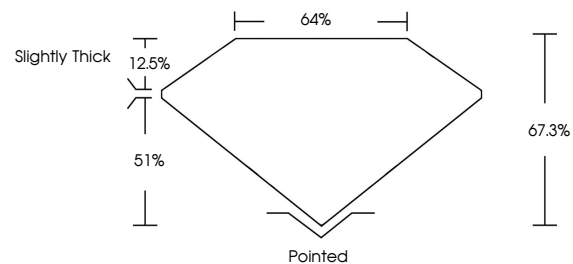

Measurements **8.71 X 5.96 X 4.01 MM**

GRADING RESULTS

Carat Weight **1.82 CARAT**
Color Grade **D**
Clarity Grade **VVS 2**

ADDITIONAL GRADING INFORMATION

Polish **EXCELLENT**
Symmetry **EXCELLENT**
Fluorescence **NONE**
Inscription(s) **(L3) LG648489813**
Comments: This Laboratory Grown Diamond was created by Chemical Vapor Deposition (CVD) growth process. Type IIa

GRADING RESULTS

Carat Weight **1.82 CARAT**
Color Grade **D**
Clarity Grade **VVS 2**

ADDITIONAL GRADING INFORMATION

Polish **EXCELLENT**
Symmetry **EXCELLENT**
Fluorescence **NONE**
Inscription(s) **(L3) LG648489813**

Comments: This Laboratory Grown Diamond was created by Chemical Vapor Deposition (CVD) growth process. Type IIa

PROPORTIONS

Sample Image Used

CLARITY CHARACTERISTICS

KEY TO SYMBOLS

Red symbols indicate internal characteristics.
Green symbols indicate external characteristics.