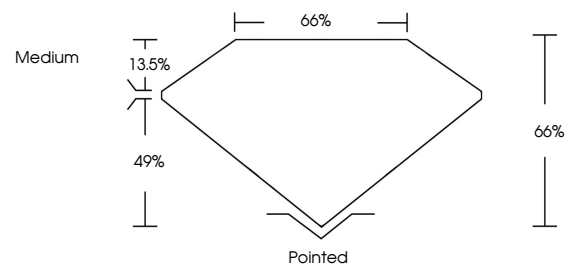

Measurements **8.61 X 5.92 X 3.91 MM**

GRADING RESULTS

Carat Weight **1.73 CARAT**
Color Grade **D**
Clarity Grade **VVS 2**

ADDITIONAL GRADING INFORMATION

Polish **EXCELLENT**
Symmetry **EXCELLENT**
Fluorescence **NONE**

Inscription(s) **IGI LG648490009**

Comments: This Laboratory Grown Diamond was created by Chemical Vapor Deposition (CVD) growth process. Type IIa

August 14, 2024
IGI Report No **LG648490009**
CUT CORNERED RECT. MODIFIED BRILLIANT
8.61 X 5.92 X 3.91 MM
Carat Weight **1.73 CARAT**
Color Grade **D**
Clarity Grade **VVS 2**
Depth **66%**
Table **49%**
Girdle **Medium**
Culet **Pointed**
Polish **EXCELLENT**
Symmetry **EXCELLENT**
Fluorescence **NONE**
Inscription(s) **IGI LG648490009**

GRADING RESULTS

Carat Weight **1.73 CARAT**
Color Grade **D**
Clarity Grade **VVS 2**

ADDITIONAL GRADING INFORMATION

Polish **EXCELLENT**
Symmetry **EXCELLENT**
Fluorescence **NONE**

Inscription(s) **IGI LG648490009**

Comments: This Laboratory Grown Diamond was created by Chemical Vapor Deposition (CVD) growth process. Type IIa

PROPORTIONS

Sample Image Used

CLARITY CHARACTERISTICS

KEY TO SYMBOLS

Red symbols indicate internal characteristics.
Green symbols indicate external characteristics.