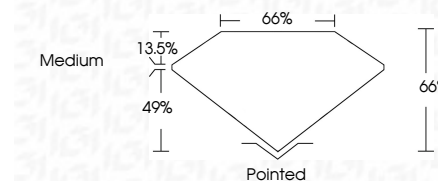

Measurements **8.61 X 5.92 X 3.91 MM**

GRADING RESULTS

Carat Weight **1.73 CARAT**
Color Grade **D**
Clarity Grade **VVS 2**

ADDITIONAL GRADING INFORMATION

Polish **EXCELLENT**
Symmetry **EXCELLENT**
Fluorescence **NONE**

Inscription(s) **IGI LG648490009**

Comments: This Laboratory Grown Diamond was created by Chemical Vapor Deposition (CVD) growth process. Type IIa

August 14, 2024
IGI Report No **LG648490009**
CUT CORNERED RECT. MODIFIED BRILLIANT
8.61 X 5.92 X 3.91 MM
Carat Weight **1.73 CARAT**
Color Grade **D**
Clarity Grade **VVS 2**
Depth **66%**
Table **49%**
Girdle **Medium**
Culet **Pointed**
Polish **EXCELLENT**
Symmetry **EXCELLENT**
Fluorescence **NONE**
Inscription(s) **IGI LG648490009**

Comments: This Laboratory Grown Diamond was created by Chemical Vapor Deposition (CVD) growth process. Type IIa

LABORATORY GROWN DIAMOND REPORT

August 14, 2024
IGI Report Number **LG648490009**
Description **LABORATORY GROWN DIAMOND**
Shape and Cutting Style **CUT CORNERED RECTANGULAR
MODIFIED BRILLIANT**
Measurements **8.61 X 5.92 X 3.91 MM**

GRADING RESULTS

Carat Weight **1.73 CARAT**
Color Grade **D**
Clarity Grade **VVS 2**

ADDITIONAL GRADING INFORMATION

Polish **EXCELLENT**
Symmetry **EXCELLENT**
Fluorescence **NONE**

Inscription(s) **IGI LG648490009**