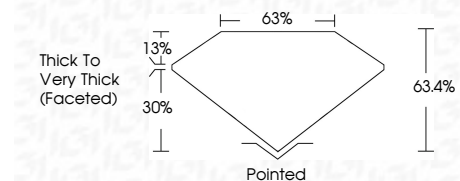

ELECTRONIC COPY

LG648491409
Report verification at igi.org

August 25, 2024
IGI Report Number **LG648491409**
Description **LABORATORY GROWN DIAMOND**
Shape and Cutting Style **OVAL MODIFIED BRILLIANT**
Measurements **10.25 X 6.86 X 4.35 MM**

GRADING RESULTS
Carat Weight **2.48 CARATS**
Color Grade **FANCY VIVID BLUE**
Clarity Grade **VVS 2**

ADDITIONAL GRADING INFORMATION
Polish **EXCELLENT**
Symmetry **EXCELLENT**
Fluorescence **NONE**
Inscription(s) **IGI LG648491409**
Comments: This Laboratory Grown Diamond was created by Chemical Vapor Deposition (CVD) growth process. Indications of post-growth treatment.

August 25, 2024
IGI Report No **LG648491409**
OVAL MODIFIED BRILLIANT
2.48 CARATS
Carat Weight **FANCY VIVID BLUE**
Color Grade **VVS 2**
Depth **63.4%**
Table **63%**
Girdle **Thick to Very Thick (Faceted)**
Culet **Pointed**
Polish **EXCELLENT**
Symmetry **EXCELLENT**
Fluorescence **NONE**
Inscription(s) **IGI LG648491409**
Comments: This Laboratory Grown Diamond was created by Chemical Vapor Deposition (CVD) growth process. Indications of post-growth treatment.

August 25, 2024
IGI Report Number **LG648491409**
Description **LABORATORY GROWN DIAMOND**
Shape and Cutting Style **OVAL MODIFIED BRILLIANT**
Measurements **10.25 X 6.86 X 4.35 MM**

GRADING RESULTS
Carat Weight **2.48 CARATS**
Color Grade **FANCY VIVID BLUE**
Clarity Grade **VVS 2**