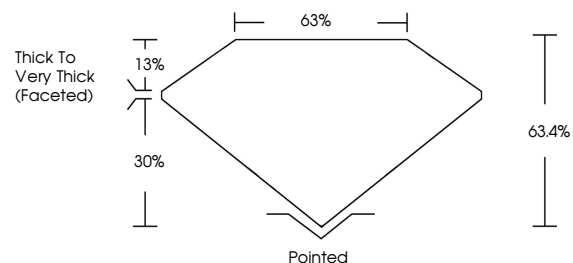

GRADING RESULTS
Carat Weight **2.48 CARATS**
Color Grade **FANCY VIVID BLUE**
Clarity Grade **VVS 2**

ADDITIONAL GRADING INFORMATION
Polish **EXCELLENT**
Symmetry **EXCELLENT**
Fluorescence **NONE**
Inscription(s) **IGI LG648491409**
Comments: This Laboratory Grown Diamond was created by Chemical Vapor Deposition (CVD) growth process. Indications of post-growth treatment.

August 25, 2024
IGI Report No **LG648491409**
OVAL MODIFIED BRILLIANT
2.48 CARATS
Carat Weight **FANCY VIVID BLUE**
Color Grade **VVS 2**
Depth **63.4%**
Table **63%**
Girdle **Thick to Very Thick (Faceted)**
Culet **Pointed**
Polish **EXCELLENT**
Symmetry **EXCELLENT**
Fluorescence **NONE**
Inscription(s) **IGI LG648491409**
Comments: This Laboratory Grown Diamond was created by Chemical Vapor Deposition (CVD) growth process. Indications of post-growth treatment.

August 25, 2024
IGI Report Number **LG648491409**
Description **LABORATORY GROWN DIAMOND**
Shape and Cutting Style **OVAL MODIFIED BRILLIANT**
Measurements **10.25 X 6.86 X 4.35 MM**

GRADING RESULTS
Carat Weight **2.48 CARATS**
Color Grade **FANCY VIVID BLUE**
Clarity Grade **VVS 2**

PROPORTIONS

Sample Image Used

CLARITY CHARACTERISTICS

KEY TO SYMBOLS

Red symbols indicate internal characteristics.
Green symbols indicate external characteristics.

COLOR

D E F G H I J Faint Very Light Light