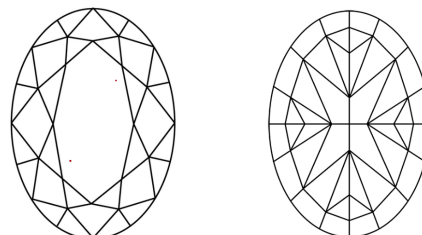

August 25, 2024
IGI Report Number **LG648491409**
Description **LABORATORY GROWN DIAMOND**
Shape and Cutting Style **OVAL MODIFIED BRILLIANT**
Measurements **10.25 X 6.86 X 4.35 MM**

GRADING RESULTS
Carat Weight **2.48 CARATS**
Color Grade **FANCY VIVID BLUE**
Clarity Grade **VVS 2**

PROPORTIONS

Sample Image Used

CLARITY CHARACTERISTICS

KEY TO SYMBOLS

Red symbols indicate internal characteristics.
Green symbols indicate external characteristics.

COLOR

D E F G H I J Faint Very Light Light