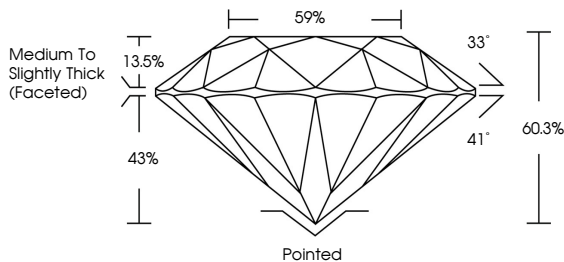

PROPORTIONS