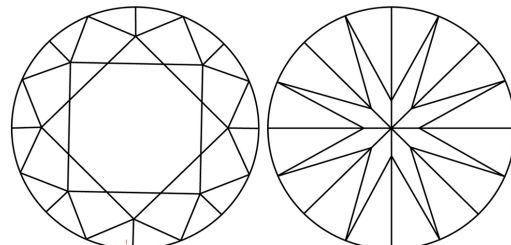

CLARITY CHARACTERISTICS

KEY TO SYMBOLS

Red symbols indicate internal characteristics. Green symbols indicate external characteristics.