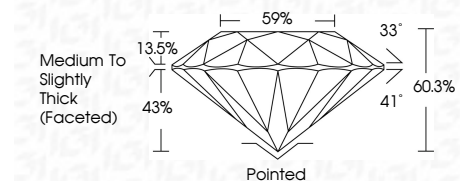

ELECTRONIC COPY

LG648497249 Report verification at igi.org

August 14, 2024 IGI Report Number LG648497249 Description LABORATORY GROWN DIAMOND Shape and Cutting Style ROUND BRILLIANT Measurements 6.66 - 6.69 X 4.02 MM

GRADING RESULTS

Carat Weight 1.09 CARAT Color Grade E Clarity Grade VVS 1 Cut Grade IDEAL

ADDITIONAL GRADING INFORMATION

Polish EXCELLENT Symmetry EXCELLENT Fluorescence NONE Inscription(s) LG648497249 Comments: HEARTS & ARROWS As Grown - No indication of post-growth treatment. This Laboratory Grown Diamond was created by High Pressure High Temperature (HPHT) growth process. Type II

August 14, 2024 IGI Report No LG648497249 ROUND BRILLIANT 6.66 - 6.69 X 4.02 MM 1.09 CARAT E VVS 1 IDEAL 60.3% 59% Medium To Slightly Thick (Faceted) Pointed EXCELLENT EXCELLENT NONE LG648497249

LABORATORY GROWN DIAMOND REPORT

August 14, 2024 IGI Report Number LG648497249 Description LABORATORY GROWN DIAMOND Shape and Cutting Style ROUND BRILLIANT Measurements 6.66 - 6.69 X 4.02 MM

GRADING RESULTS

Carat Weight 1.09 CARAT Color Grade E Clarity Grade VVS 1 Cut Grade IDEAL

ADDITIONAL GRADING INFORMATION

Polish EXCELLENT Symmetry EXCELLENT Fluorescence NONE Inscription(s) LG648497249

Comments: HEARTS & ARROWS As Grown - No indication of post-growth treatment. This Laboratory Grown Diamond was created by High Pressure High Temperature (HPHT) growth process. Type II