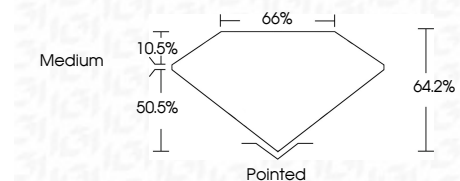

ELECTRONIC COPY

LG649401397
Report verification at igi.org

September 6, 2024
IGI Report Number **LG649401397**
Description **LABORATORY GROWN DIAMOND**
Shape and Cutting Style **CUT CORNERED
RECTANGULAR MODIFIED
BRILLIANT**

Measurements **7.17 X 5.23 X 3.36 MM**

GRADING RESULTS

Carat Weight **1.05 CARAT**
Color Grade **E**
Clarity Grade **VVS 1**

ADDITIONAL GRADING INFORMATION

Polish **EXCELLENT**
Symmetry **EXCELLENT**
Fluorescence **NONE**
Inscription(s) **IGI LG649401397**
Comments: This Laboratory Grown Diamond was created by Chemical Vapor Deposition (CVD) growth process. Type IIa

September 6, 2024
IGI Report No LG649401397
CUT CORNERED RECT. MODIFIED BRILLIANT
7.17 X 5.23 X 3.36 MM
Carat Weight **1.05 CARAT**
Color Grade **E**
Clarity Grade **VVS 1**
Depth **64.2%**
Table **50.5%**
Girdle **Medium**
Culet **Pointed**
Polish **EXCELLENT**
Symmetry **EXCELLENT**
Fluorescence **NONE**
Inscription(s) **IGI LG649401397**
Comments: This Laboratory Grown Diamond was created by Chemical Vapor Deposition (CVD) growth process. Type IIa

GRADING RESULTS

Carat Weight **1.05 CARAT**
Color Grade **E**
Clarity Grade **VVS 1**

ADDITIONAL GRADING INFORMATION

Polish **EXCELLENT**
Symmetry **EXCELLENT**
Fluorescence **NONE**
Inscription(s) **IGI LG649401397**