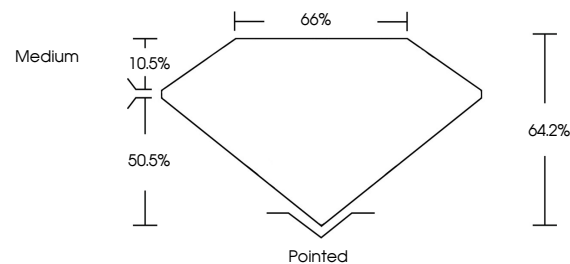

Measurements **7.17 X 5.23 X 3.36 MM**

GRADING RESULTS

Carat Weight **1.05 CARAT**
Color Grade **E**
Clarity Grade **VVS 1**

ADDITIONAL GRADING INFORMATION

Polish **EXCELLENT**
Symmetry **EXCELLENT**
Fluorescence **NONE**
Inscription(s) **IGI LG649401397**
Comments: This Laboratory Grown Diamond was created by Chemical Vapor Deposition (CVD) growth process. Type IIa

September 6, 2024
IGI Report No LG649401397
CUT CORNERED RECT. MODIFIED BRILLIANT
7.17 X 5.23 X 3.36 MM
Carat Weight **1.05 CARAT**
Color Grade **E**
Clarity Grade **VVS 1**
Depth **64.2%**
Table **50.5%**
Girdle **Medium**
Culet **Pointed**
Polish **EXCELLENT**
Symmetry **EXCELLENT**
Fluorescence **NONE**
Inscription(s) **IGI LG649401397**
Comments: This Laboratory Grown Diamond was created by Chemical Vapor Deposition (CVD) growth process. Type IIa

GRADING RESULTS

Carat Weight **1.05 CARAT**
Color Grade **E**
Clarity Grade **VVS 1**

ADDITIONAL GRADING INFORMATION

Polish **EXCELLENT**
Symmetry **EXCELLENT**
Fluorescence **NONE**
Inscription(s) **IGI LG649401397**

Comments: This Laboratory Grown Diamond was created by Chemical Vapor Deposition (CVD) growth process. Type IIa

PROPORTIONS

Sample Image Used

CLARITY CHARACTERISTICS

KEY TO SYMBOLS

Red symbols indicate internal characteristics.
Green symbols indicate external characteristics.