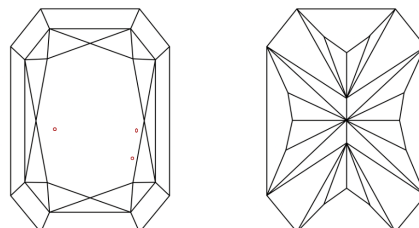

CLARITY CHARACTERISTICS

KEY TO SYMBOLS

Red symbols indicate internal characteristics.
Green symbols indicate external characteristics.

COLOR

D E F G H I J Faint Very Light Light

CLARITY

IF	VS¹⁻²	VS¹⁻²	SI¹⁻²	I¹⁻³
Internally Flawless	Very Very Slightly Included	Very Slightly Included	Slightly Included	Included