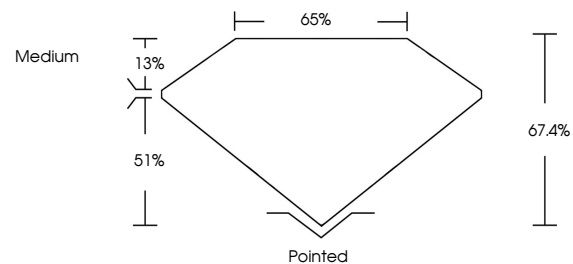

Measurements **7.36 X 5.00 X 3.37 MM**

GRADING RESULTS

Carat Weight **1.05 CARAT**
Color Grade **E**
Clarity Grade **VS 2**

ADDITIONAL GRADING INFORMATION

Polish **EXCELLENT**
Symmetry **EXCELLENT**
Fluorescence **NONE**
Inscription(s) **IGI LG649406817**
Comments: This Laboratory Grown Diamond was created by Chemical Vapor Deposition (CVD) growth process. Type IIa

August 24, 2024
IGI Report No **LG649406817**
CUT CORNERED RECT. MODIFIED BRILLIANT
7.36 X 5.00 X 3.37 MM
Carat Weight **1.05 CARAT**
Color Grade **E**
Clarity Grade **VS 2**
Depth **67.4%**
Table **51%**
Girdle **Medium**
Culet **Pointed**
Polish **EXCELLENT**
Symmetry **EXCELLENT**
Fluorescence **NONE**
Inscription(s) **IGI LG649406817**
Comments: This Laboratory Grown Diamond was created by Chemical Vapor Deposition (CVD) growth process. Type IIa

GRADING RESULTS

Carat Weight **1.05 CARAT**
Color Grade **E**
Clarity Grade **VS 2**

ADDITIONAL GRADING INFORMATION

Polish **EXCELLENT**
Symmetry **EXCELLENT**
Fluorescence **NONE**
Inscription(s) **IGI LG649406817**

Comments: This Laboratory Grown Diamond was created by Chemical Vapor Deposition (CVD) growth process. Type IIa

PROPORTIONS

Sample Image Used

CLARITY CHARACTERISTICS

KEY TO SYMBOLS

Red symbols indicate internal characteristics.
Green symbols indicate external characteristics.