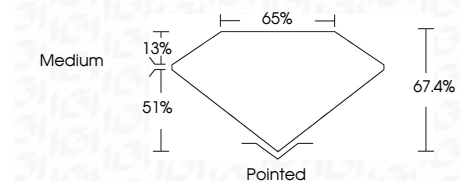

ELECTRONIC COPY

LG649406817
Report verification at igi.org

August 24, 2024
IGI Report Number **LG649406817**
Description **LABORATORY GROWN DIAMOND**

Shape and Cutting Style **CUT CORNERED
RECTANGULAR MODIFIED
BRILLIANT**

Measurements **7.36 X 5.00 X 3.37 MM**

GRADING RESULTS

Carat Weight **1.05 CARAT**
Color Grade **E**
Clarity Grade **VS 2**

ADDITIONAL GRADING INFORMATION

Polish **EXCELLENT**
Symmetry **EXCELLENT**
Fluorescence **NONE**
Inscription(s) **IGI LG649406817**
Comments: This Laboratory Grown Diamond was created by Chemical Vapor Deposition (CVD) growth process. Type IIa

August 24, 2024
IGI Report No **LG649406817**
CUT CORNERED RECT. MODIFIED BRILLIANT
7.36 X 5.00 X 3.37 MM
Carat Weight **1.05 CARAT**
Color Grade **E**
Clarity Grade **VS 2**
Depth **67.4%**
Table **51%**
Girdle **Medium**
Culet **Pointed**
Polish **EXCELLENT**
Symmetry **EXCELLENT**
Fluorescence **NONE**
Inscription(s) **IGI LG649406817**
Comments: This Laboratory Grown Diamond was created by Chemical Vapor Deposition (CVD) growth process. Type IIa

LABORATORY GROWN DIAMOND REPORT

August 24, 2024
IGI Report Number **LG649406817**
Description **LABORATORY GROWN DIAMOND**
Shape and Cutting Style **CUT CORNERED RECTANGULAR
MODIFIED BRILLIANT**
Measurements **7.36 X 5.00 X 3.37 MM**