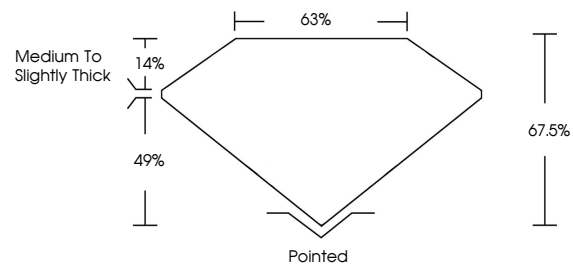

August 29, 2024
IGI Report No **LG649407486**
CUT CORNERED RECT. MODIFIED BRILLIANT
12.18 X 8.55 X 5.77 MM
Carat Weight **5.15 CARATS**
Color Grade **F**
Clarity Grade **VS 1**
Depth **49.5%**
Table **14%**
Girdle **Medium to Slightly Thick**
Culet **Pointed**
Polish **EXCELLENT**
Symmetry **EXCELLENT**
Fluorescence **NONE**
Inscription(s) **IGI LG649407486**
Comments: This Laboratory Grown Diamond was created by Chemical Vapor Deposition (CVD) growth process. Type IIa

GRADING RESULTS

Carat Weight **5.15 CARATS**
Color Grade **F**
Clarity Grade **VS 1**

ADDITIONAL GRADING INFORMATION

Polish **EXCELLENT**
Symmetry **EXCELLENT**
Fluorescence **NONE**
Inscription(s) **IGI LG649407486**

Comments: This Laboratory Grown Diamond was created by Chemical Vapor Deposition (CVD) growth process. Type IIa

PROPORTIONS

Sample Image Used

CLARITY CHARACTERISTICS

KEY TO SYMBOLS

Red symbols indicate internal characteristics.
Green symbols indicate external characteristics.