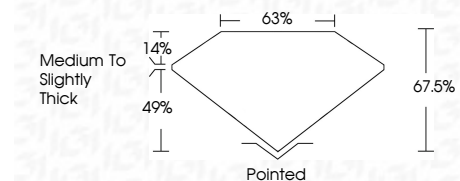

ELECTRONIC COPY

LG649407486
Report verification at igi.org

August 29, 2024
IGI Report Number **LG649407486**
Description **LABORATORY GROWN DIAMOND**
Shape and Cutting Style **CUT CORNERED
RECTANGULAR MODIFIED
BRILLIANT**
Measurements **12.18 X 8.55 X 5.77 MM**

GRADING RESULTS

Carat Weight **5.15 CARATS**
Color Grade **F**
Clarity Grade **VS 1**

ADDITIONAL GRADING INFORMATION

Polish **EXCELLENT**
Symmetry **EXCELLENT**
Fluorescence **NONE**
Inscription(s) **IGI LG649407486**
Comments: This Laboratory Grown Diamond was created by Chemical Vapor Deposition (CVD) growth process. Type IIa

August 29, 2024
IGI Report No **LG649407486**
CUT CORNERED RECT. MODIFIED BRILLIANT
12.18 X 8.55 X 5.77 MM
Carat Weight **5.15 CARATS**
Color Grade **F**
Clarity Grade **VS 1**
Depth **49.5%**
Table **14%**
Girdle **Medium to Slightly Thick**
Culet **Pointed**
Polish **EXCELLENT**
Symmetry **EXCELLENT**
Fluorescence **NONE**
Inscription(s) **IGI LG649407486**
Comments: This Laboratory Grown Diamond was created by Chemical Vapor Deposition (CVD) growth process. Type IIa

LABORATORY GROWN DIAMOND REPORT

August 29, 2024
IGI Report Number **LG649407486**
Description **LABORATORY GROWN DIAMOND**
Shape and Cutting Style **CUT CORNERED RECTANGULAR
MODIFIED BRILLIANT**
Measurements **12.18 X 8.55 X 5.77 MM**