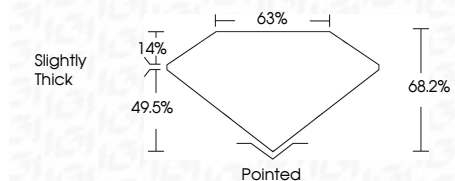

ELECTRONIC COPY

LG649412833
Report verification at igi.org

September 5, 2024
IGI Report Number **LG649412833**
Description **LABORATORY GROWN DIAMOND**
Shape and Cutting Style **CUT CORNERED
RECTANGULAR MODIFIED
BRILLIANT**
Measurements **10.53 X 7.64 X 5.21 MM**

GRADING RESULTS

Carat Weight **4.07 CARATS**
Color Grade **FANCY VIVID PINK**
Clarity Grade **VS 1**

ADDITIONAL GRADING INFORMATION

Polish **EXCELLENT**
Symmetry **EXCELLENT**
Fluorescence **SLIGHT**
Inscription(s) **IGI LG649412833**
Comments: This Laboratory Grown Diamond was created by Chemical Vapor Deposition (CVD) growth process. Indications of post-growth treatment.

September 5, 2024
IGI Report No LG649412833
CUT CORNERED RECT. MODIFIED BRILLIANT
10.53 X 7.64 X 5.21 MM
4.07 CARATS
FANCY VIVID PINK
VS 1
68.2%
63%
Slightly Thick
Pointed
EXCELLENT
EXCELLENT
SLIGHT
IGI LG649412833
Comments: This Laboratory Grown Diamond was created by Chemical Vapor Deposition (CVD) growth process. Indications of post-growth treatment.

GRADING RESULTS

Carat Weight **4.07 CARATS**
Color Grade **FANCY VIVID PINK**
Clarity Grade **VS 1**

ADDITIONAL GRADING INFORMATION

Polish **EXCELLENT**
Symmetry **EXCELLENT**
Fluorescence **SLIGHT**
Inscription(s) **IGI LG649412833**