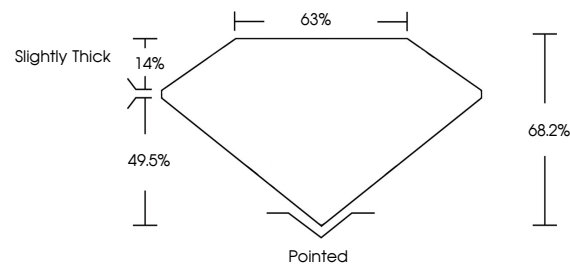

PROPORTIONS