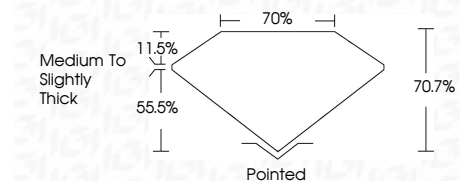

**ELECTRONIC COPY**

LG649414203  
Report verification at igi.org

August 30, 2024  
IGI Report Number **LG649414203**  
Description **LABORATORY GROWN DIAMOND**  
Shape and Cutting Style **PRINCESS CUT**  
Measurements **7.86 X 7.77 X 5.49 MM**

**GRADING RESULTS**  
Carat Weight **3.00 CARATS**  
Color Grade **E**  
Clarity Grade **VS 2**

**ADDITIONAL GRADING INFORMATION**  
Polish **EXCELLENT**  
Symmetry **EXCELLENT**  
Fluorescence **NONE**  
Inscription(s) **IGI LG649414203**  
Comments: This Laboratory Grown Diamond was created by Chemical Vapor Deposition (CVD) growth process. Type IIa

August 30, 2024  
IGI Report No **LG649414203**  
**PRINCESS CUT**  
3.00 CARATS  
E  
7.86 X 7.77 X 5.49 MM  
Color Grade  
VS 2  
70.7%  
70%  
Medium to Slightly Thick  
Pointed  
EXCELLENT  
EXCELLENT  
NONE  
IGI LG649414203  
Comments: This Laboratory Grown Diamond was created by Chemical Vapor Deposition (CVD) growth process. Type IIa

**LABORATORY GROWN DIAMOND REPORT**

August 30, 2024  
IGI Report Number **LG649414203**  
Description **LABORATORY GROWN DIAMOND**  
Shape and Cutting Style **PRINCESS CUT**  
Measurements **7.86 X 7.77 X 5.49 MM**