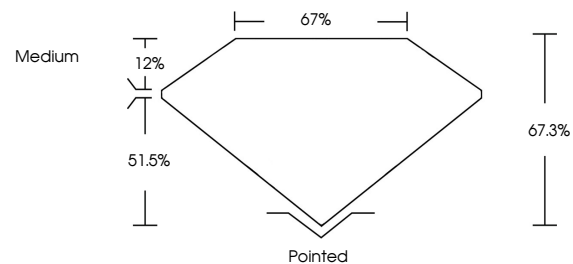

Measurements **10.36 X 7.12 X 4.79 MM**

GRADING RESULTS

Carat Weight **3.06 CARATS**
Color Grade **G**
Clarity Grade **VS 1**

ADDITIONAL GRADING INFORMATION

Polish **EXCELLENT**
Symmetry **EXCELLENT**
Fluorescence **NONE**
Inscription(s) **IGI LG649416973**
Comments: This Laboratory Grown Diamond was created by Chemical Vapor Deposition (CVD) growth process. Type IIa

August 28, 2024
IGI Report No **LG649416973**
CUT CORNERED RECT. MODIFIED BRILLIANT
10.36 X 7.12 X 4.79 MM
Carat Weight **3.06 CARATS**
Color Grade **G**
Clarity Grade **VS 1**
Depth **51.5%**
Table **67%**
Girdle **Medium**
Culet **Pointed**
Polish **EXCELLENT**
Symmetry **EXCELLENT**
Fluorescence **NONE**
Inscription(s) **IGI LG649416973**
Comments: This Laboratory Grown Diamond was created by Chemical Vapor Deposition (CVD) growth process. Type IIa

GRADING RESULTS

Carat Weight **3.06 CARATS**
Color Grade **G**
Clarity Grade **VS 1**

ADDITIONAL GRADING INFORMATION

Polish **EXCELLENT**
Symmetry **EXCELLENT**
Fluorescence **NONE**
Inscription(s) **IGI LG649416973**

Comments: This Laboratory Grown Diamond was created by Chemical Vapor Deposition (CVD) growth process. Type IIa

PROPORTIONS

Sample Image Used

CLARITY CHARACTERISTICS

KEY TO SYMBOLS

Red symbols indicate internal characteristics.
Green symbols indicate external characteristics.