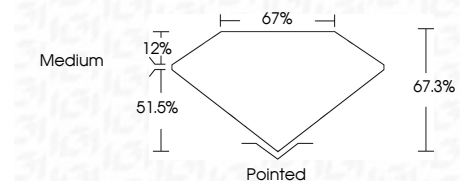

Measurements **10.36 X 7.12 X 4.79 MM**

GRADING RESULTS

Carat Weight **3.06 CARATS**
Color Grade **G**
Clarity Grade **VS 1**

ADDITIONAL GRADING INFORMATION

Polish **EXCELLENT**
Symmetry **EXCELLENT**
Fluorescence **NONE**
Inscription(s) **IGI LG649416973**
Comments: This Laboratory Grown Diamond was created by Chemical Vapor Deposition (CVD) growth process. Type IIa

August 28, 2024
IGI Report No **LG649416973**
CUT CORNERED RECT. MODIFIED BRILLIANT
10.36 X 7.12 X 4.79 MM
Carat Weight **3.06 CARATS**
Color Grade **G**
Clarity Grade **VS 1**
Depth **51.5%**
Table **67%**
Girdle **Medium**
Culet **Pointed**
Polish **EXCELLENT**
Symmetry **EXCELLENT**
Fluorescence **NONE**
Inscription(s) **IGI LG649416973**
Comments: This Laboratory Grown Diamond was created by Chemical Vapor Deposition (CVD) growth process. Type IIa

LABORATORY GROWN DIAMOND REPORT

August 28, 2024
IGI Report Number **LG649416973**
Description **LABORATORY GROWN DIAMOND**
Shape and Cutting Style **CUT CORNERED RECTANGULAR
MODIFIED BRILLIANT**
Measurements **10.36 X 7.12 X 4.79 MM**

GRADING RESULTS

Carat Weight **3.06 CARATS**
Color Grade **G**
Clarity Grade **VS 1**

ADDITIONAL GRADING INFORMATION

Polish **EXCELLENT**
Symmetry **EXCELLENT**
Fluorescence **NONE**
Inscription(s) **IGI LG649416973**