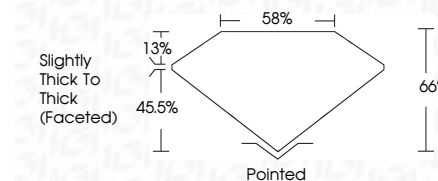

ELECTRONIC COPY

LG649422748
Report verification at igi.org

August 30, 2024
IGI Report Number **LG649422748**
Description **LABORATORY GROWN DIAMOND**
Shape and Cutting Style **CUSHION MODIFIED BRILLIANT**
Measurements **9.04 X 6.17 X 4.07 MM**
GRADING RESULTS
Carat Weight **2.05 CARATS**
Color Grade **FANCY VIVID PINK**
Clarity Grade **VVS 2**

GRADING RESULTS

Carat Weight **2.05 CARATS**
Color Grade **FANCY VIVID PINK**
Clarity Grade **VVS 2**

ADDITIONAL GRADING INFORMATION

Polish **EXCELLENT**
Symmetry **EXCELLENT**
Fluorescence **SLIGHT**
Inscription(s) **LG649422748**

KEY TO SYMBOLS

Red symbols indicate internal characteristics.
Green symbols indicate external characteristics.

COLOR

D E F G H I J Faint Very Light Light

CLARITY

IF VS¹⁻² VS¹⁻² SI¹⁻² I¹⁻³

Internally Flawless Very Very Slightly Included Very Slightly Included Slightly Included Included