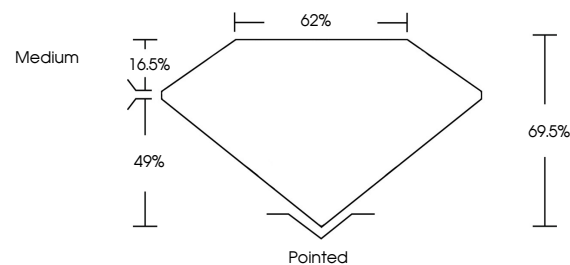

Measurements **8.60 X 6.13 X 4.26 MM**

GRADING RESULTS

Carat Weight **2.01 CARATS**
Color Grade **F**
Clarity Grade **VS 2**

ADDITIONAL GRADING INFORMATION

Polish **EXCELLENT**
Symmetry **EXCELLENT**
Fluorescence **NONE**
Inscription(s) **IGI LG649422809**

Comments: This Laboratory Grown Diamond was created by Chemical Vapor Deposition (CVD) growth process. Type IIa

August 29, 2024
IGI Report No **LG649422809**
CUT CORNERED RECT. MODIFIED BRILLIANT
8.60 X 6.13 X 4.26 MM
Carat Weight **2.01 CARATS**
Color Grade **F**
Clarity Grade **VS 2**
Depth **49.0%**
Table **16.5%**
Girdle **Medium**
Culet **Pointed**
Polish **EXCELLENT**
Symmetry **EXCELLENT**
Fluorescence **NONE**
Inscription(s) **IGI LG649422809**
Comments: This Laboratory Grown Diamond was created by Chemical Vapor Deposition (CVD) growth process. Type IIa

GRADING RESULTS

Carat Weight **2.01 CARATS**
Color Grade **F**
Clarity Grade **VS 2**

ADDITIONAL GRADING INFORMATION

Polish **EXCELLENT**
Symmetry **EXCELLENT**
Fluorescence **NONE**

Inscription(s) **IGI LG649422809**

Comments: This Laboratory Grown Diamond was created by Chemical Vapor Deposition (CVD) growth process. Type IIa

PROPORTIONS

Sample Image Used

CLARITY CHARACTERISTICS

KEY TO SYMBOLS

Red symbols indicate internal characteristics.
Green symbols indicate external characteristics.