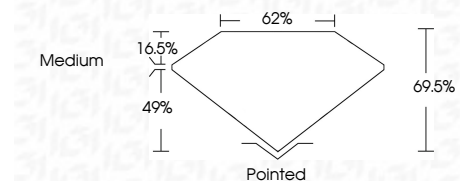

Measurements **8.60 X 6.13 X 4.26 MM**

GRADING RESULTS

Carat Weight **2.01 CARATS**
Color Grade **F**
Clarity Grade **VS 2**

ADDITIONAL GRADING INFORMATION

Polish **EXCELLENT**
Symmetry **EXCELLENT**
Fluorescence **NONE**
Inscription(s) **IGI LG649422809**

Comments: This Laboratory Grown Diamond was created by Chemical Vapor Deposition (CVD) growth process. Type IIa

August 29, 2024
IGI Report No **LG649422809**
CUT CORNERED RECT. MODIFIED BRILLIANT
8.60 X 6.13 X 4.26 MM
Carat Weight **2.01 CARATS**
Color Grade **F**
Clarity Grade **VS 2**
Depth **49.0%**
Table **16.5%**
Girdle **Medium**
Culet **Pointed**
Polish **EXCELLENT**
Symmetry **EXCELLENT**
Fluorescence **NONE**
Inscription(s) **IGI LG649422809**
Comments: This Laboratory Grown Diamond was created by Chemical Vapor Deposition (CVD) growth process. Type IIa

LABORATORY GROWN DIAMOND REPORT

August 29, 2024
IGI Report Number **LG649422809**
Description **LABORATORY GROWN DIAMOND**
Shape and Cutting Style **CUT CORNERED RECTANGULAR
MODIFIED BRILLIANT**
Measurements **8.60 X 6.13 X 4.26 MM**

GRADING RESULTS

Carat Weight **2.01 CARATS**
Color Grade **F**
Clarity Grade **VS 2**

ADDITIONAL GRADING INFORMATION

Polish **EXCELLENT**
Symmetry **EXCELLENT**
Fluorescence **NONE**

Inscription(s) **IGI LG649422809**