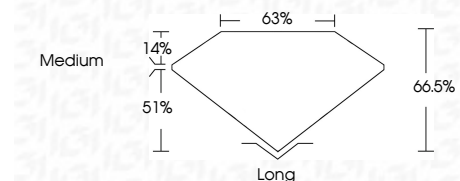

ELECTRONIC COPY

LG649424101
Report verification at igi.org

September 11, 2024
IGI Report Number **LG649424101**
Description **LABORATORY GROWN DIAMOND**
Shape and Cutting Style **EMERALD CUT**
Measurements **8.13 X 5.52 X 3.67 MM**

GRADING RESULTS

Carat Weight **1.58 CARAT**
Color Grade **F**
Clarity Grade **VS 2**

ADDITIONAL GRADING INFORMATION

Polish **EXCELLENT**
Symmetry **EXCELLENT**
Fluorescence **NONE**
Inscription(s) **IGI LG649424101**
Comments: This Laboratory Grown Diamond was created by Chemical Vapor Deposition (CVD) growth process. Type IIa

September 11, 2024
IGI Report No. LG649424101
EMERALD CUT
1.58 CARAT **F**
8.13 X 5.52 X 3.67 MM
Carat Weight **F**
Color Grade **VS 2**
Clarity Grade **66.0%**
Depth **65%**
Table **Medium**
Girdle
Culet
Long
Polish **EXCELLENT**
Symmetry **EXCELLENT**
Fluorescence **NONE**
Inscription(s) **IGI LG649424101**

Comments: This Laboratory Grown Diamond was created by Chemical Vapor Deposition (CVD) growth process. Type IIa

September 11, 2024
IGI Report Number **LG649424101**
Description **LABORATORY GROWN DIAMOND**
Shape and Cutting Style **EMERALD CUT**
Measurements **8.13 X 5.52 X 3.67 MM**