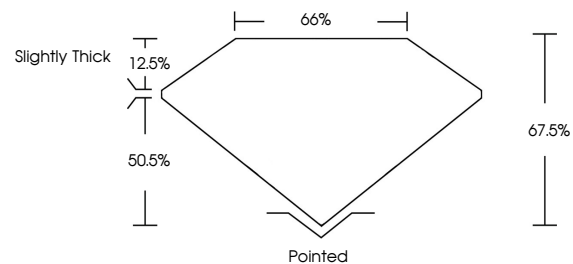

Measurements **8.18 X 5.69 X 3.84 MM**

GRADING RESULTS

Carat Weight **1.52 CARAT**
Color Grade **D**
Clarity Grade **VVS 2**

ADDITIONAL GRADING INFORMATION

Polish **EXCELLENT**
Symmetry **EXCELLENT**
Fluorescence **NONE**
Inscription(s) **(IGI) LG649424776**
Comments: This Laboratory Grown Diamond was created by Chemical Vapor Deposition (CVD) growth process. Type IIa

IGI

August 24, 2024
IGI Report No **LG649424776**
CUT CORNERED RECT. MODIFIED BRILLIANT
8.18 X 5.69 X 3.84 MM
Carat Weight **1.52 CARAT**
Color Grade **D**
Clarity Grade **VVS 2**
Depth **50.5%**
Table **12.5%**
Girdle **Slightly Thick**
Culet **Pointed**
Polish **EXCELLENT**
Symmetry **EXCELLENT**
Fluorescence **NONE**
Inscription(s) **(IGI) LG649424776**
Comments: This Laboratory Grown Diamond was created by Chemical Vapor Deposition (CVD) growth process. Type IIa

GRADING RESULTS

Carat Weight **1.52 CARAT**
Color Grade **D**
Clarity Grade **VVS 2**

ADDITIONAL GRADING INFORMATION

Polish **EXCELLENT**
Symmetry **EXCELLENT**
Fluorescence **NONE**
Inscription(s) **(IGI) LG649424776**

Comments: This Laboratory Grown Diamond was created by Chemical Vapor Deposition (CVD) growth process. Type IIa

PROPORTIONS

Sample Image Used

CLARITY CHARACTERISTICS

KEY TO SYMBOLS

Red symbols indicate internal characteristics.
Green symbols indicate external characteristics.