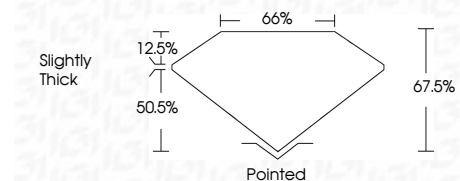

ELECTRONIC COPY

LG649424776
Report verification at igi.org

August 24, 2024
IGI Report Number **LG649424776**
Description **LABORATORY GROWN DIAMOND**

Shape and Cutting Style **CUT CORNERED
RECTANGULAR MODIFIED
BRILLIANT**

Measurements **8.18 X 5.69 X 3.84 MM**

GRADING RESULTS

Carat Weight **1.52 CARAT**
Color Grade **D**
Clarity Grade **VVS 2**

ADDITIONAL GRADING INFORMATION

Polish **EXCELLENT**
Symmetry **EXCELLENT**
Fluorescence **NONE**
Inscription(s) **(IGI) LG649424776**
Comments: This Laboratory Grown Diamond was created by Chemical Vapor Deposition (CVD) growth process. Type IIa

IGI

August 24, 2024
IGI Report No **LG649424776**
CUT CORNERED RECT. MODIFIED BRILLIANT
8.18 X 5.69 X 3.84 MM
Carat Weight **1.52 CARAT**
Color Grade **D**
Clarity Grade **VVS 2**
Depth **50.5%**
Table **12.5%**
Girdle **Slightly Thick**
Culet **Pointed**
Polish **EXCELLENT**
Symmetry **EXCELLENT**
Fluorescence **NONE**
Inscription(s) **(IGI) LG649424776**
Comments: This Laboratory Grown Diamond was created by Chemical Vapor Deposition (CVD) growth process. Type IIa

LABORATORY GROWN DIAMOND REPORT

August 24, 2024
IGI Report Number **LG649424776**
Description **LABORATORY GROWN DIAMOND**
Shape and Cutting Style **CUT CORNERED RECTANGULAR
MODIFIED BRILLIANT**
Measurements **8.18 X 5.69 X 3.84 MM**