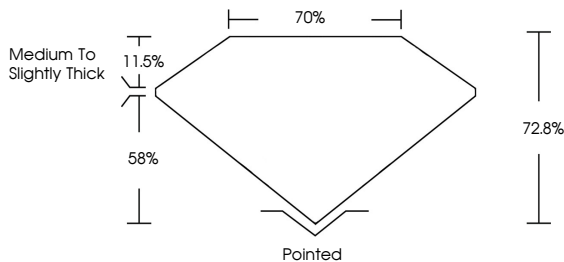

September 3, 2024
IGI Report No. LG649426521
PRINCESS CUT
1.12 CARAT E
5.71 X 5.55 X 4.04 MM
Carat Weight
Color Grade
Clarity Grade
Depth
Table
Girdle
Medium to Slightly Thick
Pointed
EXCELLENT
EXCELLENT
NONE
IGI LG649426521
Comments: This Laboratory Grown Diamond was created by Chemical Vapor Deposition (CVD) growth process. Type IIa

LABORATORY GROWN DIAMOND REPORT

September 3, 2024
IGI Report Number LG649426521
Description LABORATORY GROWN DIAMOND
Shape and Cutting Style PRINCESS CUT
Measurements 5.71 X 5.55 X 4.04 MM

GRADING RESULTS

Carat Weight 1.12 CARAT
Color Grade E
Clarity Grade VS 1

ADDITIONAL GRADING INFORMATION

Polish EXCELLENT
Symmetry EXCELLENT
Fluorescence NONE
Inscription(s) IGI LG649426521

Comments: This Laboratory Grown Diamond was created by Chemical Vapor Deposition (CVD) growth process. Type IIa

PROPORTIONS

Sample Image Used

CLARITY CHARACTERISTICS

KEY TO SYMBOLS

Red symbols indicate internal characteristics.
Green symbols indicate external characteristics.

COLOR

Table with color grades: D, E, F, G, H, I, J, Faint, Very Light, Light