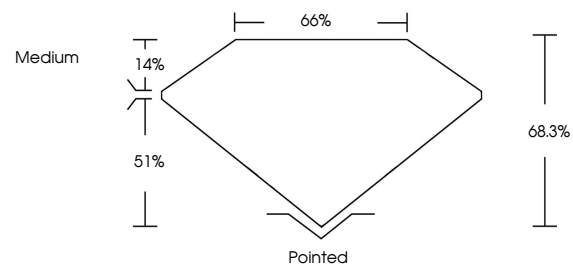

Measurements **10.17 X 7.09 X 4.84 MM**

GRADING RESULTS

Carat Weight **3.07 CARATS**
Color Grade **E**
Clarity Grade **VS 1**

ADDITIONAL GRADING INFORMATION

Polish **EXCELLENT**
Symmetry **EXCELLENT**
Fluorescence **NONE**
Inscription(s) **IGI LG649431130**
Comments: This Laboratory Grown Diamond was created by Chemical Vapor Deposition (CVD) growth process. Type IIa

August 29, 2024
IGI Report No **LG649431130**
CUT CORNERED RECT. MODIFIED BRILLIANT
10.17 X 7.09 X 4.84 MM
Carat Weight **3.07 CARATS**
Color Grade **E**
Clarity Grade **VS 1**
Depth **68.3%**
Table **14%**
Girdle **Medium**
Culet **Pointed**
Polish **EXCELLENT**
Symmetry **EXCELLENT**
Fluorescence **NONE**
Inscription(s) **IGI LG649431130**
Comments: This Laboratory Grown Diamond was created by Chemical Vapor Deposition (CVD) growth process. Type IIa

GRADING RESULTS

Carat Weight **3.07 CARATS**
Color Grade **E**
Clarity Grade **VS 1**

ADDITIONAL GRADING INFORMATION

Polish **EXCELLENT**
Symmetry **EXCELLENT**
Fluorescence **NONE**
Inscription(s) **IGI LG649431130**

Comments: This Laboratory Grown Diamond was created by Chemical Vapor Deposition (CVD) growth process. Type IIa

PROPORTIONS

Sample Image Used

CLARITY CHARACTERISTICS

KEY TO SYMBOLS

Red symbols indicate internal characteristics.
Green symbols indicate external characteristics.