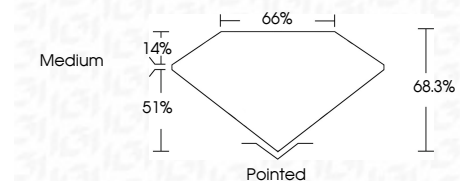

Measurements **10.17 X 7.09 X 4.84 MM**

GRADING RESULTS

Carat Weight **3.07 CARATS**
Color Grade **E**
Clarity Grade **VS 1**

ADDITIONAL GRADING INFORMATION

Polish **EXCELLENT**
Symmetry **EXCELLENT**
Fluorescence **NONE**
Inscription(s) **IGI LG649431130**
Comments: This Laboratory Grown Diamond was created by Chemical Vapor Deposition (CVD) growth process. Type IIa

August 29, 2024
IGI Report No **LG649431130**
CUT CORNERED RECT. MODIFIED BRILLIANT
10.17 X 7.09 X 4.84 MM
Carat Weight **3.07 CARATS**
Color Grade **E**
Clarity Grade **VS 1**
Depth **68.3%**
Table **14%**
Girdle **Medium**
Culet **Pointed**
Polish **EXCELLENT**
Symmetry **EXCELLENT**
Fluorescence **NONE**
Inscription(s) **IGI LG649431130**
Comments: This Laboratory Grown Diamond was created by Chemical Vapor Deposition (CVD) growth process. Type IIa

LABORATORY GROWN DIAMOND REPORT

August 29, 2024
IGI Report Number **LG649431130**
Description **LABORATORY GROWN DIAMOND**
Shape and Cutting Style **CUT CORNERED RECTANGULAR
MODIFIED BRILLIANT**
Measurements **10.17 X 7.09 X 4.84 MM**

GRADING RESULTS

Carat Weight **3.07 CARATS**
Color Grade **E**
Clarity Grade **VS 1**

ADDITIONAL GRADING INFORMATION

Polish **EXCELLENT**
Symmetry **EXCELLENT**
Fluorescence **NONE**
Inscription(s) **IGI LG649431130**