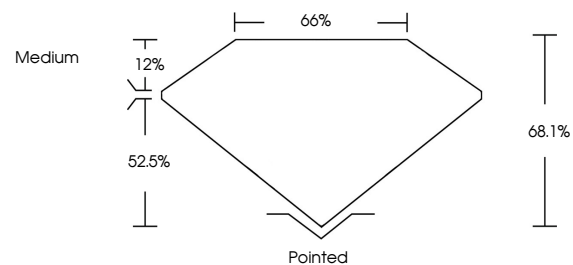

Measurements **10.31 X 7.11 X 4.84 MM**

GRADING RESULTS

Carat Weight **3.05 CARATS**
Color Grade **E**
Clarity Grade **VS 1**

ADDITIONAL GRADING INFORMATION

Polish **EXCELLENT**
Symmetry **EXCELLENT**
Fluorescence **NONE**
Inscription(s) **IGI LG649431929**
Comments: This Laboratory Grown Diamond was created by Chemical Vapor Deposition (CVD) growth process. Type IIa

August 29, 2024
IGI Report No **LG649431929**
CUT CORNERED RECT. MODIFIED BRILLIANT
10.31 X 7.11 X 4.84 MM
Carat Weight **3.05 CARATS**
Color Grade **E**
Clarity Grade **VS 1**
Depth **68.1%**
Table **52.5%**
Girdle **Medium**
Culet **Pointed**
Polish **EXCELLENT**
Symmetry **EXCELLENT**
Fluorescence **NONE**
Inscription(s) **IGI LG649431929**
Comments: This Laboratory Grown Diamond was created by Chemical Vapor Deposition (CVD) growth process. Type IIa

GRADING RESULTS

Carat Weight **3.05 CARATS**
Color Grade **E**
Clarity Grade **VS 1**

ADDITIONAL GRADING INFORMATION

Polish **EXCELLENT**
Symmetry **EXCELLENT**
Fluorescence **NONE**
Inscription(s) **IGI LG649431929**

Comments: This Laboratory Grown Diamond was created by Chemical Vapor Deposition (CVD) growth process. Type IIa

PROPORTIONS

Sample Image Used

CLARITY CHARACTERISTICS

KEY TO SYMBOLS

Red symbols indicate internal characteristics.
Green symbols indicate external characteristics.