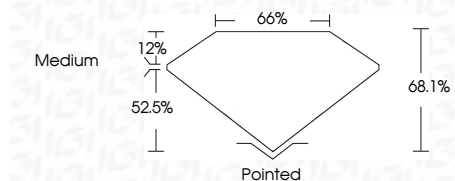

Measurements **10.31 X 7.11 X 4.84 MM**

GRADING RESULTS

Carat Weight **3.05 CARATS**
Color Grade **E**
Clarity Grade **VS 1**

ADDITIONAL GRADING INFORMATION

Polish **EXCELLENT**
Symmetry **EXCELLENT**
Fluorescence **NONE**
Inscription(s) **IGI LG649431929**
Comments: This Laboratory Grown Diamond was created by Chemical Vapor Deposition (CVD) growth process. Type IIa

August 29, 2024
IGI Report No **LG649431929**
CUT CORNERED RECT. MODIFIED BRILLIANT
10.31 X 7.11 X 4.84 MM
Carat Weight **3.05 CARATS**
Color Grade **E**
Clarity Grade **VS 1**
Depth **68.1%**
Table **52.5%**
Girdle **Medium**
Culet **Pointed**
Polish **EXCELLENT**
Symmetry **EXCELLENT**
Fluorescence **NONE**
Inscription(s) **IGI LG649431929**
Comments: This Laboratory Grown Diamond was created by Chemical Vapor Deposition (CVD) growth process. Type IIa

LABORATORY GROWN DIAMOND REPORT

August 29, 2024
IGI Report Number **LG649431929**
Description **LABORATORY GROWN DIAMOND**
Shape and Cutting Style **CUT CORNERED RECTANGULAR
MODIFIED BRILLIANT**
Measurements **10.31 X 7.11 X 4.84 MM**

GRADING RESULTS

Carat Weight **3.05 CARATS**
Color Grade **E**
Clarity Grade **VS 1**

ADDITIONAL GRADING INFORMATION

Polish **EXCELLENT**
Symmetry **EXCELLENT**
Fluorescence **NONE**
Inscription(s) **IGI LG649431929**