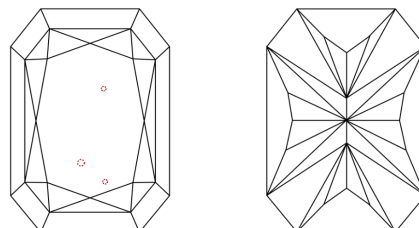

CLARITY CHARACTERISTICS

KEY TO SYMBOLS

Red symbols indicate internal characteristics.
Green symbols indicate external characteristics.

COLOR

D E F G H I J Faint Very Light Light

CLARITY

IF	VS¹⁻²	VS¹⁻²	SI¹⁻²	I¹⁻³
Internally Flawless	Very Very Slightly Included	Very Slightly Included	Slightly Included	Included