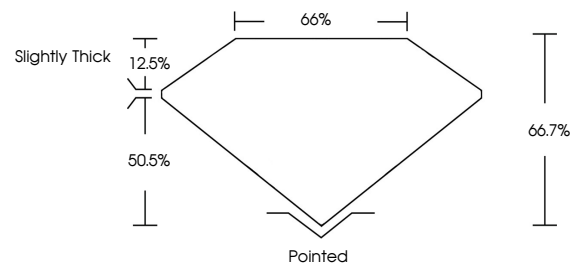

Measurements **8.13 X 5.85 X 3.90 MM**

GRADING RESULTS

Carat Weight **1.59 CARAT**
Color Grade **E**
Clarity Grade **VVS 2**

ADDITIONAL GRADING INFORMATION

Polish **EXCELLENT**
Symmetry **EXCELLENT**
Fluorescence **NONE**
Inscription(s) **IGI LG649453869**

Comments: This Laboratory Grown Diamond was created by Chemical Vapor Deposition (CVD) growth process. Type IIa

August 28, 2024
IGI Report No **LG649453869**
CUT CORNERED RECT. MODIFIED BRILLIANT
8.13 X 5.85 X 3.90 MM
Carat Weight **1.59 CARAT**
Color Grade **E**
Clarity Grade **VVS 2**
Depth **50.5%**
Table **12.5%**
Girdle **Slightly Thick**
Culet **Pointed**
Polish **EXCELLENT**
Symmetry **EXCELLENT**
Fluorescence **NONE**
Inscription(s) **IGI LG649453869**

GRADING RESULTS

Carat Weight **1.59 CARAT**
Color Grade **E**
Clarity Grade **VVS 2**

ADDITIONAL GRADING INFORMATION

Polish **EXCELLENT**
Symmetry **EXCELLENT**
Fluorescence **NONE**
Inscription(s) **IGI LG649453869**

Comments: This Laboratory Grown Diamond was created by Chemical Vapor Deposition (CVD) growth process. Type IIa

PROPORTIONS

Sample Image Used

CLARITY CHARACTERISTICS

KEY TO SYMBOLS

Red symbols indicate internal characteristics.
Green symbols indicate external characteristics.