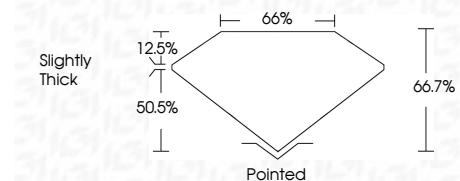

Measurements **8.13 X 5.85 X 3.90 MM**

GRADING RESULTS

Carat Weight **1.59 CARAT**
Color Grade **E**
Clarity Grade **VVS 2**

ADDITIONAL GRADING INFORMATION

Polish **EXCELLENT**
Symmetry **EXCELLENT**
Fluorescence **NONE**
Inscription(s) **IGI LG649453869**

Comments: This Laboratory Grown Diamond was created by Chemical Vapor Deposition (CVD) growth process. Type IIa

August 28, 2024
IGI Report No **LG649453869**
CUT CORNERED RECT. MODIFIED BRILLIANT
8.13 X 5.85 X 3.90 MM
Carat Weight **1.59 CARAT**
Color Grade **E**
Clarity Grade **VVS 2**
Depth **50.5%**
Table **12.5%**
Girdle **Slightly Thick**
Culet **Pointed**
Polish **EXCELLENT**
Symmetry **EXCELLENT**
Fluorescence **NONE**
Inscription(s) **IGI LG649453869**

Comments: This Laboratory Grown Diamond was created by Chemical Vapor Deposition (CVD) growth process. Type IIa

LABORATORY GROWN DIAMOND REPORT

August 28, 2024
IGI Report Number **LG649453869**
Description **LABORATORY GROWN DIAMOND**
Shape and Cutting Style **CUT CORNERED RECTANGULAR
MODIFIED BRILLIANT**
Measurements **8.13 X 5.85 X 3.90 MM**

GRADING RESULTS

Carat Weight **1.59 CARAT**
Color Grade **E**
Clarity Grade **VVS 2**

ADDITIONAL GRADING INFORMATION

Polish **EXCELLENT**
Symmetry **EXCELLENT**
Fluorescence **NONE**
Inscription(s) **IGI LG649453869**