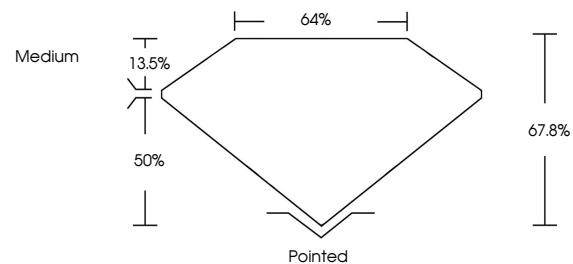

Measurements **8.23 X 5.66 X 3.84 MM**

GRADING RESULTS

Carat Weight **1.55 CARAT**
Color Grade **E**
Clarity Grade **VS 1**

ADDITIONAL GRADING INFORMATION

Polish **EXCELLENT**
Symmetry **EXCELLENT**
Fluorescence **NONE**
Inscription(s) **IGI LG649453903**
Comments: This Laboratory Grown Diamond was created by Chemical Vapor Deposition (CVD) growth process. Type IIa

August 28, 2024
IGI Report No **LG649453903**
CUT CORNERED RECT. MODIFIED BRILLIANT
8.23 X 5.66 X 3.84 MM
Carat Weight **1.55 CARAT**
Color Grade **E**
Clarity Grade **VS 1**
Depth **67.8%**
Table **64%**
Girdle **Medium**
Culet **Pointed**
Polish **EXCELLENT**
Symmetry **EXCELLENT**
Fluorescence **NONE**
Inscription(s) **IGI LG649453903**
Comments: This Laboratory Grown Diamond was created by Chemical Vapor Deposition (CVD) growth process. Type IIa

GRADING RESULTS

Carat Weight **1.55 CARAT**
Color Grade **E**
Clarity Grade **VS 1**

ADDITIONAL GRADING INFORMATION

Polish **EXCELLENT**
Symmetry **EXCELLENT**
Fluorescence **NONE**
Inscription(s) **IGI LG649453903**

Comments: This Laboratory Grown Diamond was created by Chemical Vapor Deposition (CVD) growth process. Type IIa

PROPORTIONS

Sample Image Used

CLARITY CHARACTERISTICS

KEY TO SYMBOLS

Red symbols indicate internal characteristics.
Green symbols indicate external characteristics.