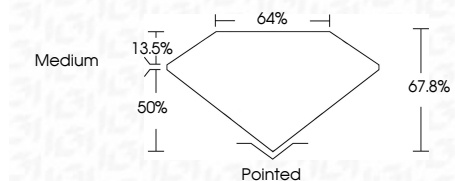

ELECTRONIC COPY

LG649453903
Report verification at igi.org

August 28, 2024
IGI Report Number **LG649453903**
Description **LABORATORY GROWN DIAMOND**

Shape and Cutting Style **CUT CORNERED
RECTANGULAR MODIFIED
BRILLIANT**

Measurements **8.23 X 5.66 X 3.84 MM**

GRADING RESULTS

Carat Weight **1.55 CARAT**
Color Grade **E**
Clarity Grade **VS 1**

ADDITIONAL GRADING INFORMATION

Polish **EXCELLENT**
Symmetry **EXCELLENT**
Fluorescence **NONE**
Inscription(s) **IGI LG649453903**
Comments: This Laboratory Grown Diamond was created by Chemical Vapor Deposition (CVD) growth process. Type IIa

August 28, 2024
IGI Report No **LG649453903**
CUT CORNERED RECT. MODIFIED BRILLIANT
8.23 X 5.66 X 3.84 MM
Carat Weight **1.55 CARAT**
Color Grade **E**
Clarity Grade **VS 1**
Depth **67.8%**
Table **64%**
Girdle **Medium**
Culet **Pointed**
Polish **EXCELLENT**
Symmetry **EXCELLENT**
Fluorescence **NONE**
Inscription(s) **IGI LG649453903**
Comments: This Laboratory Grown Diamond was created by Chemical Vapor Deposition (CVD) growth process. Type IIa

LABORATORY GROWN DIAMOND REPORT

August 28, 2024
IGI Report Number **LG649453903**
Description **LABORATORY GROWN DIAMOND**
Shape and Cutting Style **CUT CORNERED RECTANGULAR
MODIFIED BRILLIANT**
Measurements **8.23 X 5.66 X 3.84 MM**