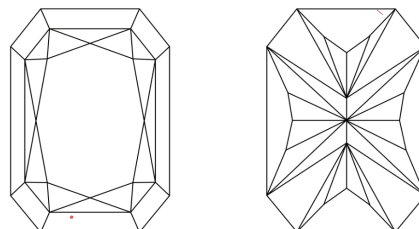

CLARITY CHARACTERISTICS

KEY TO SYMBOLS

Red symbols indicate internal characteristics.
Green symbols indicate external characteristics.

COLOR

D E F G H I J Faint Very Light Light

CLARITY

IF	VS¹⁻²	VS¹⁻²	SI¹⁻²	I¹⁻³
Internally Flawless	Very Very Slightly Included	Very Slightly Included	Slightly Included	Included