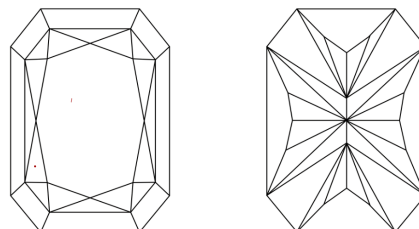

CLARITY CHARACTERISTICS

KEY TO SYMBOLS

Red symbols indicate internal characteristics.
Green symbols indicate external characteristics.

COLOR

D E F G H I J Faint Very Light Light

CLARITY

IF	VVS¹⁻²	VS¹⁻²	SI¹⁻²	I¹⁻³
Internally Flawless	Very Very Slightly Included	Very Slightly Included	Slightly Included	Included