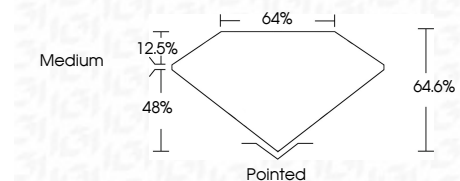

Measurements **13.10 X 8.83 X 5.70 MM**

GRADING RESULTS

Carat Weight **5.83 CARATS**
Color Grade **E**
Clarity Grade **VVS 2**

ADDITIONAL GRADING INFORMATION

Polish **EXCELLENT**
Symmetry **EXCELLENT**
Fluorescence **NONE**
Inscription(s) **(IGI) LG649455687**
Comments: This Laboratory Grown Diamond was created by Chemical Vapor Deposition (CVD) growth process. Type IIa

August 30, 2024
IGI Report No LG649455687
CUT CORNERED RECT. MODIFIED BRILLIANT
13.10 X 8.83 X 5.70 MM
5.83 CARATS
E
VVS 2
64.6%
48%
12.5%
Medium
Pointed
EXCELLENT
EXCELLENT
NONE
(IGI) LG649455687
Comments: This Laboratory Grown Diamond was created by Chemical Vapor Deposition (CVD) growth process. Type IIa

LABORATORY GROWN DIAMOND REPORT

August 30, 2024
IGI Report Number **LG649455687**
Description **LABORATORY GROWN DIAMOND**
Shape and Cutting Style **CUT CORNERED RECTANGULAR
MODIFIED BRILLIANT**
Measurements **13.10 X 8.83 X 5.70 MM**

GRADING RESULTS

Carat Weight **5.83 CARATS**
Color Grade **E**
Clarity Grade **VVS 2**

ADDITIONAL GRADING INFORMATION

Polish **EXCELLENT**
Symmetry **EXCELLENT**
Fluorescence **NONE**
Inscription(s) **(IGI) LG649455687**