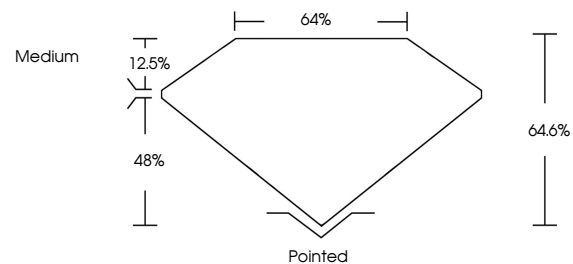

Measurements **13.10 X 8.83 X 5.70 MM**

GRADING RESULTS

Carat Weight **5.83 CARATS**
Color Grade **E**
Clarity Grade **VVS 2**

ADDITIONAL GRADING INFORMATION

Polish **EXCELLENT**
Symmetry **EXCELLENT**
Fluorescence **NONE**
Inscription(s) **(IGI) LG649455687**
Comments: This Laboratory Grown Diamond was created by Chemical Vapor Deposition (CVD) growth process. Type IIa

GRADING RESULTS

Carat Weight **5.83 CARATS**
Color Grade **E**
Clarity Grade **VVS 2**

ADDITIONAL GRADING INFORMATION

Polish **EXCELLENT**
Symmetry **EXCELLENT**
Fluorescence **NONE**
Inscription(s) **(IGI) LG649455687**

Comments: This Laboratory Grown Diamond was created by Chemical Vapor Deposition (CVD) growth process. Type IIa

PROPORTIONS

Sample Image Used

CLARITY CHARACTERISTICS

KEY TO SYMBOLS

Red symbols indicate internal characteristics.
Green symbols indicate external characteristics.