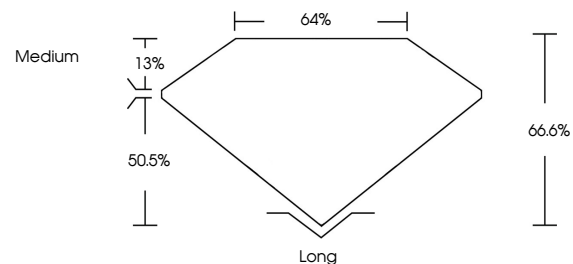

GRADING RESULTS

Carat Weight **1.80 CARAT**
Color Grade **E**
Clarity Grade **VVS 2**

ADDITIONAL GRADING INFORMATION

Polish **EXCELLENT**
Symmetry **EXCELLENT**
Fluorescence **NONE**
Inscription(s) **IGI LG649457901**

Comments: This Laboratory Grown Diamond was created by Chemical Vapor Deposition (CVD) growth process. Type IIa

PROPORTIONS

Sample Image Used

CLARITY CHARACTERISTICS

KEY TO SYMBOLS

Red symbols indicate internal characteristics.
Green symbols indicate external characteristics.