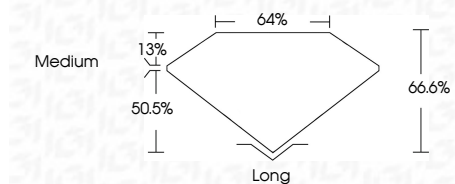

ELECTRONIC COPY

LG649457901
Report verification at igi.org

August 31, 2024
IGI Report Number **LG649457901**
Description **LABORATORY GROWN DIAMOND**
Shape and Cutting Style **EMERALD CUT**
Measurements **8.39 X 5.77 X 3.84 MM**

GRADING RESULTS

Carat Weight **1.80 CARAT**
Color Grade **E**
Clarity Grade **VVS 2**

ADDITIONAL GRADING INFORMATION

Polish **EXCELLENT**
Symmetry **EXCELLENT**
Fluorescence **NONE**
Inscription(s) **IGI LG649457901**
Comments: This Laboratory Grown Diamond was created by Chemical Vapor Deposition (CVD) growth process. Type IIa

IGI

August 31, 2024
IGI Report No **LG649457901**
EMERALD CUT
Carat Weight **1.80 CARAT**
Color Grade **E**
Clarity Grade **VVS 2**
Table **64%**
Depth **50.5%**
Girdle **Medium**
Culet **Long**
Polish **EXCELLENT**
Symmetry **EXCELLENT**
Fluorescence **NONE**
Inscription(s) **IGI LG649457901**
Comments: This Laboratory Grown Diamond was created by Chemical Vapor Deposition (CVD) growth process. Type IIa

LABORATORY GROWN DIAMOND REPORT

August 31, 2024
IGI Report Number **LG649457901**
Description **LABORATORY GROWN DIAMOND**
Shape and Cutting Style **EMERALD CUT**
Measurements **8.39 X 5.77 X 3.84 MM**