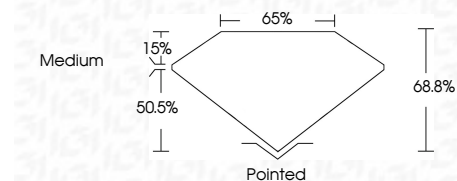

ELECTRONIC COPY

LG649460821
Report verification at igi.org

September 5, 2024
IGI Report Number **LG649460821**
Description **LABORATORY GROWN DIAMOND**

Shape and Cutting Style **CUT CORNERED
RECTANGULAR MODIFIED
BRILLIANT**

Measurements **8.19 X 5.67 X 3.90 MM**

GRADING RESULTS

Carat Weight **1.57 CARAT**
Color Grade **E**
Clarity Grade **VVS 2**

ADDITIONAL GRADING INFORMATION

Polish **EXCELLENT**
Symmetry **EXCELLENT**
Fluorescence **NONE**
Inscription(s) **(IGI) LG649460821**
Comments: This Laboratory Grown Diamond was created by Chemical Vapor Deposition (CVD) growth process. Type IIa

September 5, 2024
IGI Report No LG649460821
CUT CORNERED RECT. MODIFIED BRILLIANT
8.19 X 5.67 X 3.90 MM
Carat Weight **1.57 CARAT**
Color Grade **E**
Clarity Grade **VVS 2**
Depth **68.8%**
Table **50.5%**
Girdle **Medium**
Culet **Pointed**
Polish **EXCELLENT**
Symmetry **EXCELLENT**
Fluorescence **NONE**
Inscription(s) **(IGI) LG649460821**
Comments: This Laboratory Grown Diamond was created by Chemical Vapor Deposition (CVD) growth process. Type IIa

LABORATORY GROWN DIAMOND REPORT

September 5, 2024
IGI Report Number **LG649460821**
Description **LABORATORY GROWN DIAMOND**
Shape and Cutting Style **CUT CORNERED RECTANGULAR
MODIFIED BRILLIANT**
Measurements **8.19 X 5.67 X 3.90 MM**