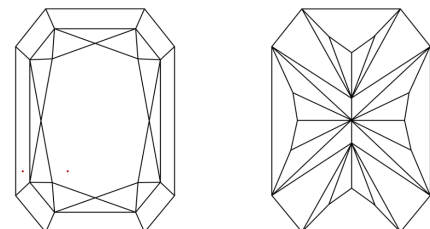

CLARITY CHARACTERISTICS

KEY TO SYMBOLS

Red symbols indicate internal characteristics.
Green symbols indicate external characteristics.

COLOR

D E F G H I J Faint Very Light Light

CLARITY

IF	VS¹⁻²	VS¹⁻²	SI¹⁻²	I¹⁻³
Internally Flawless	Very Very Slightly Included	Very Slightly Included	Slightly Included	Included