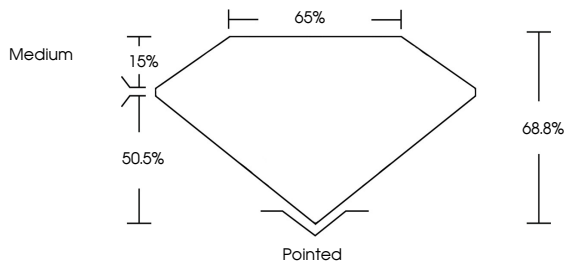

Measurements **8.19 X 5.67 X 3.90 MM**

GRADING RESULTS

Carat Weight **1.57 CARAT**
Color Grade **E**
Clarity Grade **VVS 2**

ADDITIONAL GRADING INFORMATION

Polish **EXCELLENT**
Symmetry **EXCELLENT**
Fluorescence **NONE**
Inscription(s) **(IGI) LG649460821**
Comments: This Laboratory Grown Diamond was created by Chemical Vapor Deposition (CVD) growth process. Type IIa

September 5, 2024
IGI Report No LG649460821
CUT CORNERED RECT. MODIFIED BRILLIANT
8.19 X 5.67 X 3.90 MM
Carat Weight **1.57 CARAT**
Color Grade **E**
Clarity Grade **VVS 2**
Depth **68.8%**
Table **50.5%**
Girdle **Medium**
Culet **Pointed**
Polish **EXCELLENT**
Symmetry **EXCELLENT**
Fluorescence **NONE**
Inscription(s) **(IGI) LG649460821**
Comments: This Laboratory Grown Diamond was created by Chemical Vapor Deposition (CVD) growth process. Type IIa

GRADING RESULTS

Carat Weight **1.57 CARAT**
Color Grade **E**
Clarity Grade **VVS 2**

ADDITIONAL GRADING INFORMATION

Polish **EXCELLENT**
Symmetry **EXCELLENT**
Fluorescence **NONE**
Inscription(s) **(IGI) LG649460821**

Comments: This Laboratory Grown Diamond was created by Chemical Vapor Deposition (CVD) growth process. Type IIa

PROPORTIONS

Sample Image Used

CLARITY CHARACTERISTICS

KEY TO SYMBOLS

Red symbols indicate internal characteristics.
Green symbols indicate external characteristics.