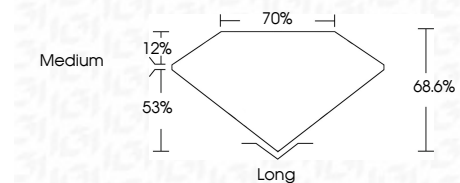

ELECTRONIC COPY

LG649469926
Report verification at igi.org

August 29, 2024
IGI Report Number **LG649469926**
Description **LABORATORY GROWN DIAMOND**
Shape and Cutting Style **EMERALD CUT**
Measurements **8.40 X 5.93 X 4.07 MM**

GRADING RESULTS
Carat Weight **2.03 CARATS**
Color Grade **G**
Clarity Grade **VS 1**

ADDITIONAL GRADING INFORMATION
Polish **EXCELLENT**
Symmetry **EXCELLENT**
Fluorescence **NONE**
Inscription(s) **IGI LG649469926**
Comments: This Laboratory Grown Diamond was created by Chemical Vapor Deposition (CVD) growth process. Type IIa

August 29, 2024
IGI Report No. **LG649469926**
EMERALD CUT
8.40 X 5.93 X 4.07 MM
2.03 CARATS
Color Grade **G**
Clarity Grade **VS 1**
Depth **68.6%**
Table **70%**
Girdle **Medium**
Culet **Long**
Polish **EXCELLENT**
Symmetry **EXCELLENT**
Fluorescence **NONE**
Inscription(s) **IGI LG649469926**
Comments: This Laboratory Grown Diamond was created by Chemical Vapor Deposition (CVD) growth process. Type IIa

LABORATORY GROWN DIAMOND REPORT

August 29, 2024
IGI Report Number **LG649469926**
Description **LABORATORY GROWN DIAMOND**
Shape and Cutting Style **EMERALD CUT**
Measurements **8.40 X 5.93 X 4.07 MM**