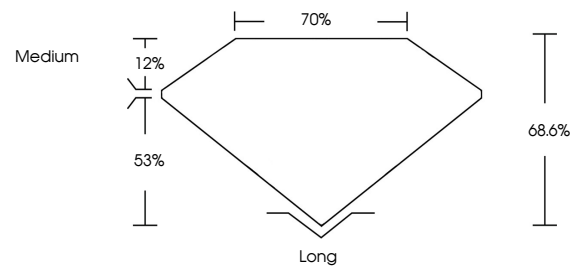

PROPORTIONS