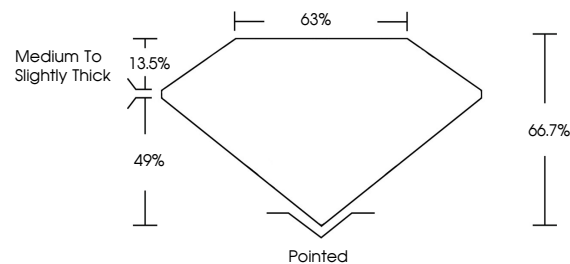

Measurements **8.25 X 5.73 X 3.82 MM**

GRADING RESULTS

Carat Weight **1.57 CARAT**
Color Grade **E**
Clarity Grade **VS 1**

ADDITIONAL GRADING INFORMATION

Polish **EXCELLENT**
Symmetry **EXCELLENT**
Fluorescence **NONE**
Inscription(s) **(IGI) LG649470258**
Comments: This Laboratory Grown Diamond was created by Chemical Vapor Deposition (CVD) growth process. Type IIa

September 4, 2024
IGI Report No **LG649470258**
CUT CORNERED RECT. MODIFIED BRILLIANT
8.25 X 5.73 X 3.82 MM
Carat Weight **1.57 CARAT**
Color Grade **E**
Clarity Grade **VS 1**
Depth **49%**
Table **13.5%**
Girdle **Medium to Slightly Thick**
Culet **Pointed**
Polish **EXCELLENT**
Symmetry **EXCELLENT**
Fluorescence **NONE**
Inscription(s) **(IGI) LG649470258**
Comments: This Laboratory Grown Diamond was created by Chemical Vapor Deposition (CVD) growth process. Type IIa

GRADING RESULTS

Carat Weight **1.57 CARAT**
Color Grade **E**
Clarity Grade **VS 1**

ADDITIONAL GRADING INFORMATION

Polish **EXCELLENT**
Symmetry **EXCELLENT**
Fluorescence **NONE**
Inscription(s) **(IGI) LG649470258**

Comments: This Laboratory Grown Diamond was created by Chemical Vapor Deposition (CVD) growth process. Type IIa

PROPORTIONS

Sample Image Used

CLARITY CHARACTERISTICS

KEY TO SYMBOLS

Red symbols indicate internal characteristics.
Green symbols indicate external characteristics.