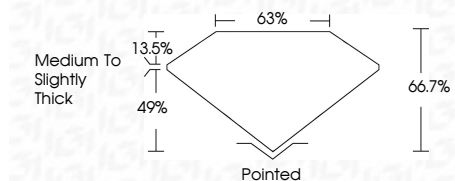

ELECTRONIC COPY

LG649470258
Report verification at igi.org

September 4, 2024
IGI Report Number **LG649470258**
Description **LABORATORY GROWN DIAMOND**

Shape and Cutting Style **CUT CORNERED
RECTANGULAR MODIFIED
BRILLIANT**

Measurements **8.25 X 5.73 X 3.82 MM**

GRADING RESULTS

Carat Weight **1.57 CARAT**
Color Grade **E**
Clarity Grade **VS 1**

ADDITIONAL GRADING INFORMATION

Polish **EXCELLENT**
Symmetry **EXCELLENT**
Fluorescence **NONE**
Inscription(s) **(IGI) LG649470258**
Comments: This Laboratory Grown Diamond was created by Chemical Vapor Deposition (CVD) growth process. Type IIa

September 4, 2024
IGI Report No **LG649470258**
CUT CORNERED RECT. MODIFIED BRILLIANT
8.25 X 5.73 X 3.82 MM
Carat Weight **1.57 CARAT**
Color Grade **E**
Clarity Grade **VS 1**
Depth **49%**
Table **13.5%**
Girdle **Medium to Slightly Thick**
Culet **Pointed**
Polish **EXCELLENT**
Symmetry **EXCELLENT**
Fluorescence **NONE**
Inscription(s) **(IGI) LG649470258**
Comments: This Laboratory Grown Diamond was created by Chemical Vapor Deposition (CVD) growth process. Type IIa

LABORATORY GROWN DIAMOND REPORT

September 4, 2024
IGI Report Number **LG649470258**
Description **LABORATORY GROWN DIAMOND**
Shape and Cutting Style **CUT CORNERED RECTANGULAR
MODIFIED BRILLIANT**
Measurements **8.25 X 5.73 X 3.82 MM**