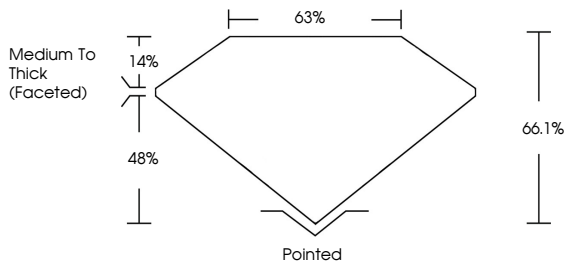

PROPORTIONS