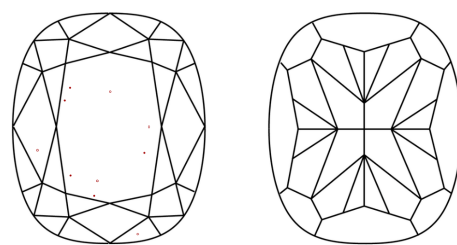

CLARITY CHARACTERISTICS

KEY TO SYMBOLS
Red symbols indicate internal characteristics.
Green symbols indicate external characteristics.

COLOR

D	E	F	G	H	I	J	Faint	Very Light	Light

CLARITY

IF	VS¹⁻²	VS¹⁻²	SI¹⁻²	I¹⁻³
Internally Flawless	Very Very Slightly Included	Very Slightly Included	Slightly Included	Included