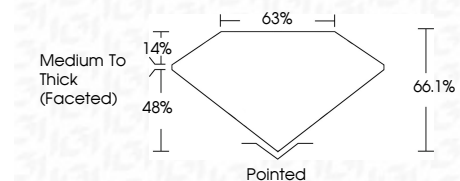

**ELECTRONIC COPY**

LG649489516  
Report verification at igi.org

August 27, 2024  
IGI Report Number **LG649489516**  
Description **LABORATORY GROWN DIAMOND**  
Shape and Cutting Style **CUSHION BRILLIANT**  
Measurements **9.62 X 7.91 X 5.23 MM**

**GRADING RESULTS**  
Carat Weight **3.20 CARATS**  
Color Grade **E**  
Clarity Grade **VS 1**

**ADDITIONAL GRADING INFORMATION**  
Polish **EXCELLENT**  
Symmetry **EXCELLENT**  
Fluorescence **NONE**  
Inscription(s) **IGI LG649489516**  
Comments: This Laboratory Grown Diamond was created by Chemical Vapor Deposition (CVD) growth process. Type IIa

August 27, 2024  
IGI Report No **LG649489516**  
**CUSHION BRILLIANT**  
9.62 X 7.91 X 5.23 MM  
3.20 CARATS  
E  
VS 1  
66.1%  
48%  
Medium To Thick (Faceted)  
Pointed  
EXCELLENT  
EXCELLENT  
NONE  
IGI LG649489516  
Comments: This Laboratory Grown Diamond was created by Chemical Vapor Deposition (CVD) growth process. Type IIa

**GRADING RESULTS**  
Carat Weight **3.20 CARATS**  
Color Grade **E**  
Clarity Grade **VS 1**

**ADDITIONAL GRADING INFORMATION**  
Polish **EXCELLENT**  
Symmetry **EXCELLENT**  
Fluorescence **NONE**  
Inscription(s) **IGI LG649489516**