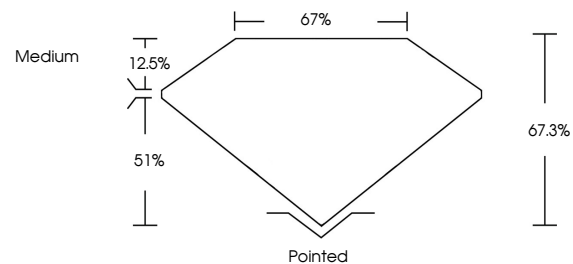

Measurements **7.21 X 4.96 X 3.34 MM**

GRADING RESULTS

Carat Weight **1.02 CARAT**
Color Grade **F**
Clarity Grade **VVS 1**

ADDITIONAL GRADING INFORMATION

Polish **EXCELLENT**
Symmetry **EXCELLENT**
Fluorescence **NONE**
Inscription(s) **IGI LG649490000**
Comments: This Laboratory Grown Diamond was created by Chemical Vapor Deposition (CVD) growth process. Type IIa

August 24, 2024
IGI Report No **LG649490000**
CUT CORNERED RECT. MODIFIED BRILLIANT
7.21 X 4.96 X 3.34 MM
Carat Weight **1.02 CARAT**
Color Grade **F**
Clarity Grade **VVS 1**
Depth **67.3%**
Table **51%**
Girdle **Medium**
Culet **Pointed**
Polish **EXCELLENT**
Symmetry **EXCELLENT**
Fluorescence **NONE**
Inscription(s) **IGI LG649490000**
Comments: This Laboratory Grown Diamond was created by Chemical Vapor Deposition (CVD) growth process. Type IIa

GRADING RESULTS

Carat Weight **1.02 CARAT**
Color Grade **F**
Clarity Grade **VVS 1**

ADDITIONAL GRADING INFORMATION

Polish **EXCELLENT**
Symmetry **EXCELLENT**
Fluorescence **NONE**
Inscription(s) **IGI LG649490000**

Comments: This Laboratory Grown Diamond was created by Chemical Vapor Deposition (CVD) growth process. Type IIa

PROPORTIONS

Sample Image Used

CLARITY CHARACTERISTICS

KEY TO SYMBOLS

Red symbols indicate internal characteristics.
Green symbols indicate external characteristics.