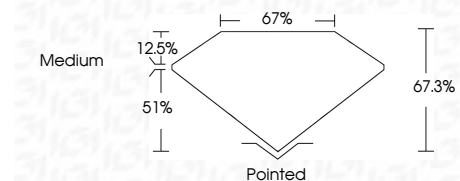

Measurements **7.21 X 4.96 X 3.34 MM**

GRADING RESULTS

Carat Weight **1.02 CARAT**
Color Grade **F**
Clarity Grade **VVS 1**

ADDITIONAL GRADING INFORMATION

Polish **EXCELLENT**
Symmetry **EXCELLENT**
Fluorescence **NONE**
Inscription(s) **IGI LG649490000**
Comments: This Laboratory Grown Diamond was created by Chemical Vapor Deposition (CVD) growth process. Type IIa

August 24, 2024
IGI Report No **LG649490000**
CUT CORNERED RECT. MODIFIED BRILLIANT
7.21 X 4.96 X 3.34 MM
Carat Weight **1.02 CARAT**
Color Grade **F**
Clarity Grade **VVS 1**
Depth **67.3%**
Table **51%**
Girdle **Medium**
Culet **Pointed**
Polish **EXCELLENT**
Symmetry **EXCELLENT**
Fluorescence **NONE**
Inscription(s) **IGI LG649490000**
Comments: This Laboratory Grown Diamond was created by Chemical Vapor Deposition (CVD) growth process. Type IIa

LABORATORY GROWN DIAMOND REPORT

August 24, 2024
IGI Report Number **LG649490000**
Description **LABORATORY GROWN DIAMOND**
Shape and Cutting Style **CUT CORNERED RECTANGULAR
MODIFIED BRILLIANT**
Measurements **7.21 X 4.96 X 3.34 MM**

GRADING RESULTS

Carat Weight **1.02 CARAT**
Color Grade **F**
Clarity Grade **VVS 1**

ADDITIONAL GRADING INFORMATION

Polish **EXCELLENT**
Symmetry **EXCELLENT**
Fluorescence **NONE**
Inscription(s) **IGI LG649490000**