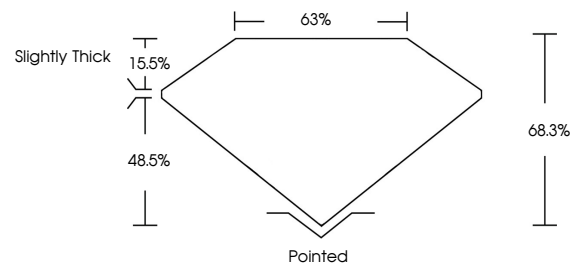

Measurements **9.63 X 6.62 X 4.52 MM**

GRADING RESULTS

Carat Weight **2.59 CARATS**
Color Grade **E**
Clarity Grade **VS 1**

ADDITIONAL GRADING INFORMATION

Polish **EXCELLENT**
Symmetry **EXCELLENT**
Fluorescence **NONE**
Inscription(s) **IGI LG649490073**
Comments: This Laboratory Grown Diamond was created by Chemical Vapor Deposition (CVD) growth process. Type IIa

August 22, 2024
IGI Report No **LG649490073**
CUT CORNERED RECT. MODIFIED BRILLIANT
9.63 X 6.62 X 4.52 MM
Carat Weight **2.59 CARATS**
Color Grade **E**
Clarity Grade **VS 1**
Depth **48.5%**
Table **15.5%**
Girdle **Slightly Thick**
Culet **Pointed**
Polish **EXCELLENT**
Symmetry **EXCELLENT**
Fluorescence **NONE**
Inscription(s) **IGI LG649490073**
Comments: This Laboratory Grown Diamond was created by Chemical Vapor Deposition (CVD) growth process. Type IIa

GRADING RESULTS

Carat Weight **2.59 CARATS**
Color Grade **E**
Clarity Grade **VS 1**

ADDITIONAL GRADING INFORMATION

Polish **EXCELLENT**
Symmetry **EXCELLENT**
Fluorescence **NONE**
Inscription(s) **IGI LG649490073**

Comments: This Laboratory Grown Diamond was created by Chemical Vapor Deposition (CVD) growth process. Type IIa

PROPORTIONS

Sample Image Used

CLARITY CHARACTERISTICS

KEY TO SYMBOLS

Red symbols indicate internal characteristics.
Green symbols indicate external characteristics.