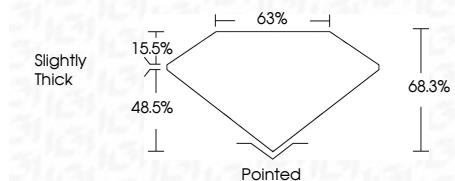

Measurements **9.63 X 6.62 X 4.52 MM**

GRADING RESULTS

Carat Weight **2.59 CARATS**
Color Grade **E**
Clarity Grade **VS 1**

ADDITIONAL GRADING INFORMATION

Polish **EXCELLENT**
Symmetry **EXCELLENT**
Fluorescence **NONE**
Inscription(s) **IGI LG649490073**
Comments: This Laboratory Grown Diamond was created by Chemical Vapor Deposition (CVD) growth process. Type IIa

August 22, 2024
IGI Report No **LG649490073**
CUT CORNERED RECT. MODIFIED BRILLIANT
9.63 X 6.62 X 4.52 MM
Carat Weight **2.59 CARATS**
Color Grade **E**
Clarity Grade **VS 1**
Depth **48.5%**
Table **15.5%**
Girdle **Slightly Thick**
Culet **Pointed**
Polish **EXCELLENT**
Symmetry **EXCELLENT**
Fluorescence **NONE**
Inscription(s) **IGI LG649490073**
Comments: This Laboratory Grown Diamond was created by Chemical Vapor Deposition (CVD) growth process. Type IIa

LABORATORY GROWN DIAMOND REPORT

August 22, 2024
IGI Report Number **LG649490073**
Description **LABORATORY GROWN DIAMOND**
Shape and Cutting Style **CUT CORNERED RECTANGULAR
MODIFIED BRILLIANT**
Measurements **9.63 X 6.62 X 4.52 MM**

GRADING RESULTS

Carat Weight **2.59 CARATS**
Color Grade **E**
Clarity Grade **VS 1**

ADDITIONAL GRADING INFORMATION

Polish **EXCELLENT**
Symmetry **EXCELLENT**
Fluorescence **NONE**
Inscription(s) **IGI LG649490073**