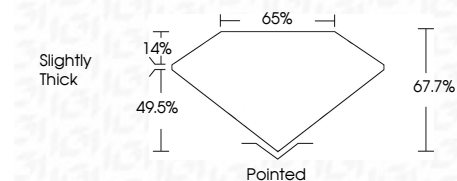

ELECTRONIC COPY

LG649492211
Report verification at igi.org

August 23, 2024
IGI Report Number **LG649492211**
Description **LABORATORY GROWN DIAMOND**

Shape and Cutting Style **CUT CORNERED
RECTANGULAR MODIFIED
BRILLIANT**

Measurements **10.61 X 7.41 X 5.02 MM**

GRADING RESULTS

Carat Weight **3.47 CARATS**
Color Grade **H**
Clarity Grade **VS 1**

ADDITIONAL GRADING INFORMATION

Polish **EXCELLENT**
Symmetry **EXCELLENT**
Fluorescence **NONE**
Inscription(s) **IGI LG649492211**
Comments: This Laboratory Grown Diamond was created by Chemical Vapor Deposition (CVD) growth process. Type IIa

August 23, 2024
IGI Report No **LG649492211**
CUT CORNERED RECT. MODIFIED BRILLIANT
10.61 X 7.41 X 5.02 MM
Carat Weight **3.47 CARATS**
Color Grade **H**
Clarity Grade **VS 1**
Depth **67.7%**
Table **49.5%**
Girdle **Slightly Thick**
Culet **Pointed**
Polish **EXCELLENT**
Symmetry **EXCELLENT**
Fluorescence **NONE**
Inscription(s) **IGI LG649492211**
Comments: This Laboratory Grown Diamond was created by Chemical Vapor Deposition (CVD) growth process. Type IIa

GRADING RESULTS

Carat Weight **3.47 CARATS**
Color Grade **H**
Clarity Grade **VS 1**

ADDITIONAL GRADING INFORMATION

Polish **EXCELLENT**
Symmetry **EXCELLENT**
Fluorescence **NONE**
Inscription(s) **IGI LG649492211**