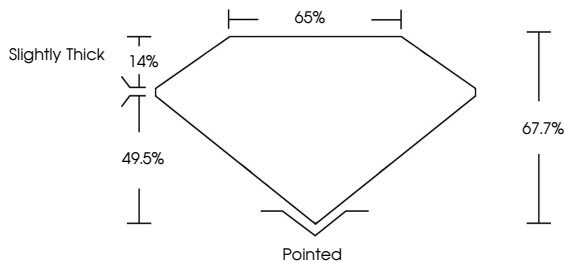

Measurements **10.61 X 7.41 X 5.02 MM**

GRADING RESULTS

Carat Weight **3.47 CARATS**
Color Grade **H**
Clarity Grade **VS 1**

ADDITIONAL GRADING INFORMATION

Polish **EXCELLENT**
Symmetry **EXCELLENT**
Fluorescence **NONE**
Inscription(s) **IGI LG649492211**
Comments: This Laboratory Grown Diamond was created by Chemical Vapor Deposition (CVD) growth process. Type IIa

August 23, 2024
IGI Report No **LG649492211**
CUT CORNERED RECT. MODIFIED BRILLIANT
10.61 X 7.41 X 5.02 MM
Carat Weight **3.47 CARATS**
Color Grade **H**
Clarity Grade **VS 1**
Depth **67.7%**
Table **49.5%**
Girdle **Slightly Thick**
Culet **Pointed**
Polish **EXCELLENT**
Symmetry **EXCELLENT**
Fluorescence **NONE**
Inscription(s) **IGI LG649492211**
Comments: This Laboratory Grown Diamond was created by Chemical Vapor Deposition (CVD) growth process. Type IIa

GRADING RESULTS

Carat Weight **3.47 CARATS**
Color Grade **H**
Clarity Grade **VS 1**

ADDITIONAL GRADING INFORMATION

Polish **EXCELLENT**
Symmetry **EXCELLENT**
Fluorescence **NONE**
Inscription(s) **IGI LG649492211**

Comments: This Laboratory Grown Diamond was created by Chemical Vapor Deposition (CVD) growth process. Type IIa

PROPORTIONS

Sample Image Used

CLARITY CHARACTERISTICS

KEY TO SYMBOLS

Red symbols indicate internal characteristics.
Green symbols indicate external characteristics.