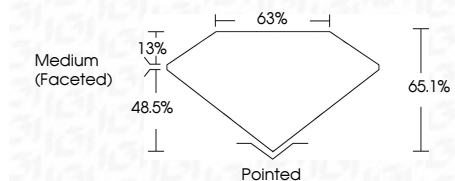

Measurements **8.30 X 5.96 X 3.88 MM**

GRADING RESULTS

Carat Weight **1.65 CARAT**
Color Grade **E**
Clarity Grade **VVS 2**

ADDITIONAL GRADING INFORMATION

Polish **EXCELLENT**
Symmetry **EXCELLENT**
Fluorescence **NONE**
Inscription(s) **IGI LG649495887**
Comments: This Laboratory Grown Diamond was created by Chemical Vapor Deposition (CVD) growth process. Type IIa

August 27, 2024
IGI Report No **LG649495887**
CUT CORNERED RECT. MODIFIED BRILLIANT
8.30 X 5.96 X 3.88 MM
Carat Weight **1.65 CARAT**
Color Grade **E**
Clarity Grade **VVS 2**
Depth **48.5%**
Table **13%**
Girdle **Medium (Faceted)**
Culet **Pointed**
Polish **EXCELLENT**
Symmetry **EXCELLENT**
Fluorescence **NONE**
Inscription(s) **IGI LG649495887**
Comments: This Laboratory Grown Diamond was created by Chemical Vapor Deposition (CVD) growth process. Type IIa

LABORATORY GROWN DIAMOND REPORT

August 27, 2024
IGI Report Number **LG649495887**
Description **LABORATORY GROWN DIAMOND**
Shape and Cutting Style **CUT CORNERED RECTANGULAR
MODIFIED BRILLIANT**
Measurements **8.30 X 5.96 X 3.88 MM**

GRADING RESULTS

Carat Weight **1.65 CARAT**
Color Grade **E**
Clarity Grade **VVS 2**

ADDITIONAL GRADING INFORMATION

Polish **EXCELLENT**
Symmetry **EXCELLENT**
Fluorescence **NONE**
Inscription(s) **IGI LG649495887**