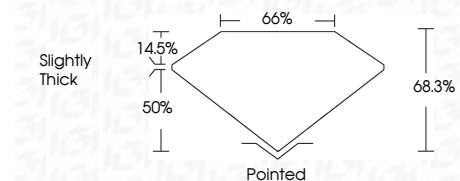

Measurements **9.70 X 6.66 X 4.55 MM**

GRADING RESULTS

Carat Weight **2.56 CARATS**
Color Grade **E**
Clarity Grade **VS 1**

ADDITIONAL GRADING INFORMATION

Polish **EXCELLENT**
Symmetry **EXCELLENT**
Fluorescence **NONE**

Inscription(s) **IGI LG649497725**
Comments: This Laboratory Grown Diamond was created by Chemical Vapor Deposition (CVD) growth process. Type IIa

August 23, 2024
IGI Report No **LG649497725**
CUT CORNERED RECT. MODIFIED BRILLIANT
9.70 X 6.66 X 4.55 MM
Carat Weight **2.56 CARATS**
Color Grade **E**
Clarity Grade **VS 1**
Depth **68.3%**
Table **50%**
Girdle **Slightly Thick**
Culet **Pointed**
Polish **EXCELLENT**
Symmetry **EXCELLENT**
Fluorescence **NONE**
Inscription(s) **IGI LG649497725**
Comments: This Laboratory Grown Diamond was created by Chemical Vapor Deposition (CVD) growth process. Type IIa

LABORATORY GROWN DIAMOND REPORT

August 23, 2024
IGI Report Number **LG649497725**
Description **LABORATORY GROWN DIAMOND**
Shape and Cutting Style **CUT CORNERED RECTANGULAR
MODIFIED BRILLIANT**
Measurements **9.70 X 6.66 X 4.55 MM**

GRADING RESULTS

Carat Weight **2.56 CARATS**
Color Grade **E**
Clarity Grade **VS 1**

ADDITIONAL GRADING INFORMATION

Polish **EXCELLENT**
Symmetry **EXCELLENT**
Fluorescence **NONE**

Inscription(s) **IGI LG649497725**